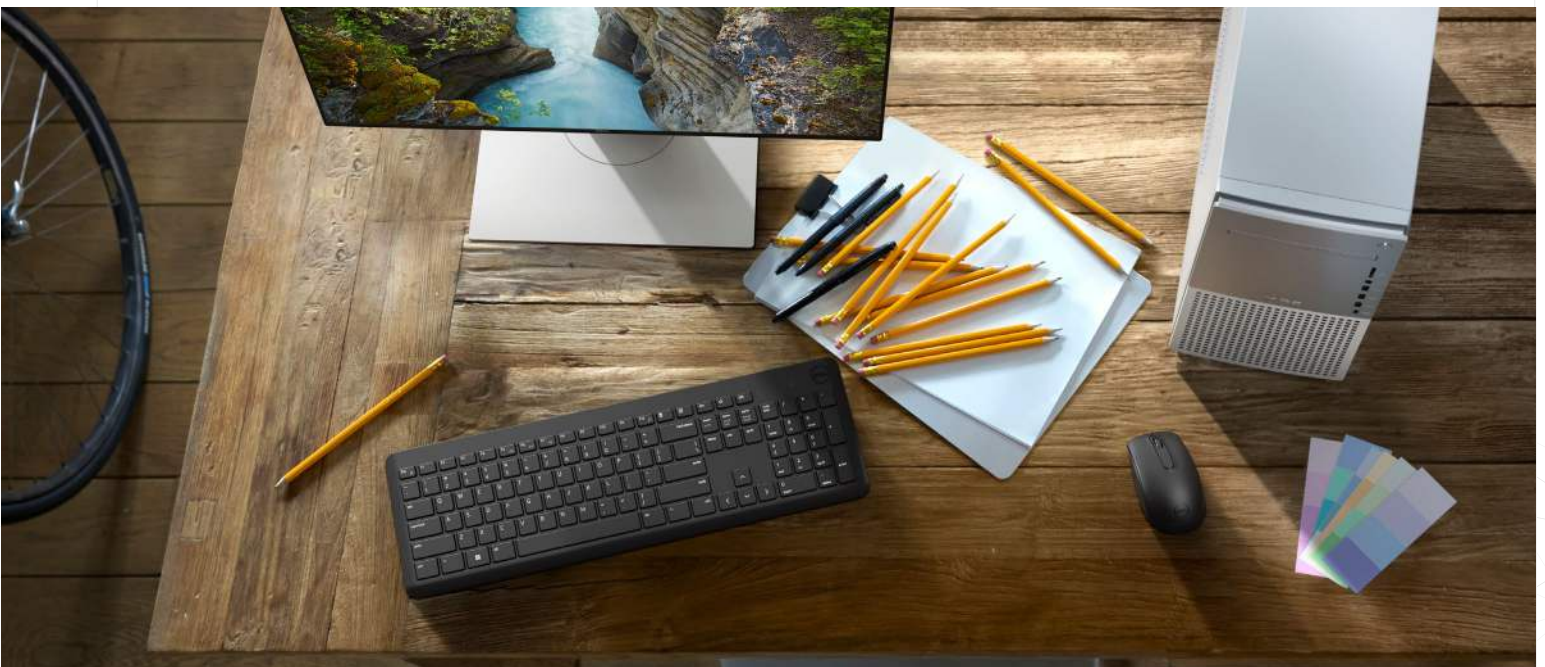

DELL WIRELESS
KEYBOARD AND
MOUSE

KM3322W

Stay productive everyday
with a reliable wireless combo
that's been built to last.

KM3322W

Essential Productivity

Full-sized, the keyboard comes with a number pad and dedicated multimedia keys for convenient number input and multimedia controls. The 1000 DPI mouse with scroll wheel allows you to navigate with ease.

The keyboard is spill resistant and can withstand accidental splashes and spills. It's anti-fading keys ensure that the letters and numbers on your keyboard remain intact over time. The tilt legs on your keyboard give you the flexibility to adjust to your most comfortable typing position.

KM3322W

The Confidence to work anywhere.

The wireless keyboard and mouse combo connects easily to your Dell PC. Enhance your workday experience with long-lasting battery life as well as spill-resistant keyboard with anti-fade keys.