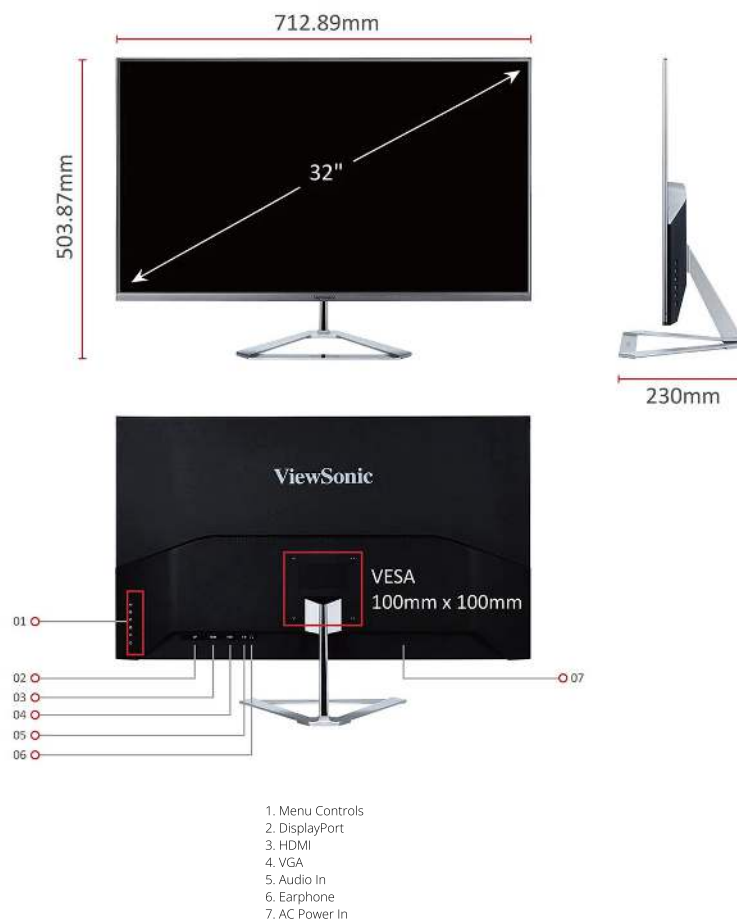

## Key Features

- SuperClear® IPS Technology
- Frameless Bezel and metallic triangle stand
- Full HD 1080p resolution
- 75Hz Refresh Rate with Adaptive Sync
- HDR10 Support

## Product Description

The ViewSonic VX3276-MHD-3 is the perfect blend of style and performance with features that include a sizeable 32" (31.5" viewable) Full HD display and minimalist design. With an ultra-slim profile, metallic silver triangle stand, and sleek edge-to-edge frameless bezel, the monitor has a premium feel that fits nicely both at home and in the office. VX3276-MHD-3 features 1080p resolution, IPS-type panel technology and support for industry standard HDR10. Combined with dual integrated speakers, this monitor produces astonishing visual and sound effects from multimedia contents.

**Visit Us** [www.viewsonic.com](http://www.viewsonic.com)

**DISPLAY**

Display Size (in.):	32
Viewable Area (in.):	31.5
Panel Type:	IPS Technology
Resolution:	1920 x 1080
Resolution Type:	FHD (Full HD)
Static Contrast Ratio:	1,200:1 (typ)
Dynamic Contrast Ratio:	80M:1
Light Source:	LED
Brightness:	250 cd/m <sup>2</sup> (typ)
Colors:	16.7M
Color Space Support:	8 bit true
Aspect Ratio:	16:9
Response Time (Typical GTG):	4ms
Viewing Angles:	178° horizontal, 178° vertical
Backlight Life (Hours):	30000 Hrs (Min)
Curvature:	Flat
Refresh Rate (Hz):	75
Variable Refresh Rate Technology:	Yes
Blue Light Filter:	Yes
Flicker-Free:	Yes
Color Gamut:	NTSC: 72% size (Typ) sRGB: 104% size (Typ)
Pixel Size:	0.364 mm (H) x 0.364 mm (V)
Surface Treatment:	Anti-Glare (Semi-Glossy), Hard Coating (3H)