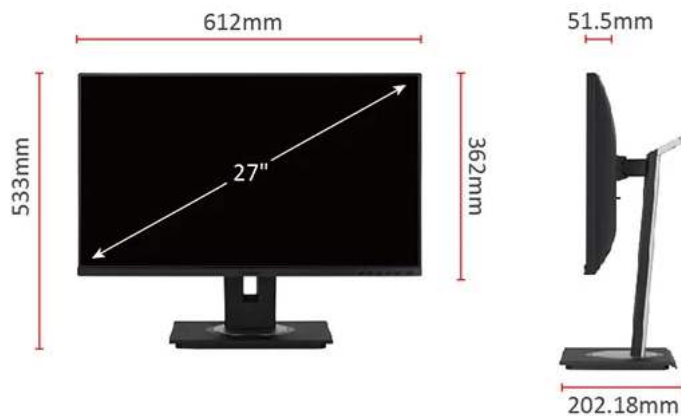

ViewSonic® LCD DISPLAY VG2755

Key Features

- USB Type-C
- Full HD 1080p resolution
- Frameless bezel
- SuperClear® IPS technology
- VGA, HDMI and DisplayPort inputs

Product Description

DescriptionThe ViewSonic VG2755 is a 27" (27" viewable) 1080P IPS monitor designed to fit the modern office space. The monitor comes with a built-in USB Type-C port. Simply charge and display content through a single cable from your device, enabling connection with your laptop by a single USB cable to keep the workstation neat while also use it as a docking monitor. In addition, the monitor is equipped with DisplayPort, HDMI, VGA, and three USB Type-A ports to expand your efficiency. The three-sided frameless bezel design lets you enjoy an uninterrupted view of content across multiple monitors. An advanced ergonomic design offers the widest range of adjustments available for maximum comfort; including pivot, swivel, height adjustment, and an impressive 40° tilt, allowing you to use the monitor while standing or have strategic group discussions around the screen. Packaging is environmentally friendly and offers quick and easy out-of-the-box setup, making VG2755 series monitors perfect for business environments.