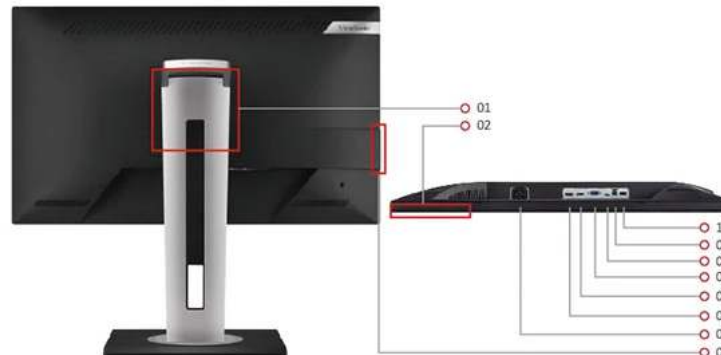

ViewSonic® LCD DISPLAY VG2755

Key Features

- USB Type-C
- Full HD 1080p resolution
- Frameless bezel
- SuperClear® IPS technology
- VGA, HDMI and DisplayPort inputs

Product Description

DescriptionThe ViewSonic VG2755 is a 27" (27" viewable) 1080P IPS monitor designed to fit the modern office space. The monitor comes with a built-in USB Type-C port. Simply charge and display content through a single cable from your device, enabling connection with your laptop by a single USB cable to keep the workstation neat while also use it as a docking monitor. In addition, the monitor is equipped with DisplayPort, HDMI, VGA, and three USB Type-A ports to expand your efficiency. The three-sided frameless bezel design lets you enjoy an uninterrupted view of content across multiple monitors. An advanced ergonomic design offers the widest range of adjustments available for maximum comfort; including pivot, swivel, height adjustment, and an impressive 40° tilt, allowing you to use the monitor while standing or have strategic group discussions around the screen. Packaging is environmentally friendly and offers quick and easy out-of-the-box setup, making VG2755 series monitors perfect for business environments.

1. VESA Compatible (Wall Mount 100 x

7. VGA

- 2. OSD Control Panel
 - 3. USB 3.2 down stream x 2
 - 4. AC In
 - 5. DisplayPort
 - 6. HDMI
 - 9. USB 3.2 up stream
 - 10. USB 3.2 down stream
-

Visit Us www.viewsonic.com

VIDEO INPUT

Digital Sync:	TMDS - HDMI (v1.4), PCI-E - Display Port (v1.2), Micro-Packet - Type C
Analog Sync:	Separate/Composite/SOG - RGB Analog

ERGONOMICS

Height Adjust (mm):	130
Swivel:	120°
Tilt (Forward/Back):	-5° / 40°
Pivot (Right/Left):	90° / 90°