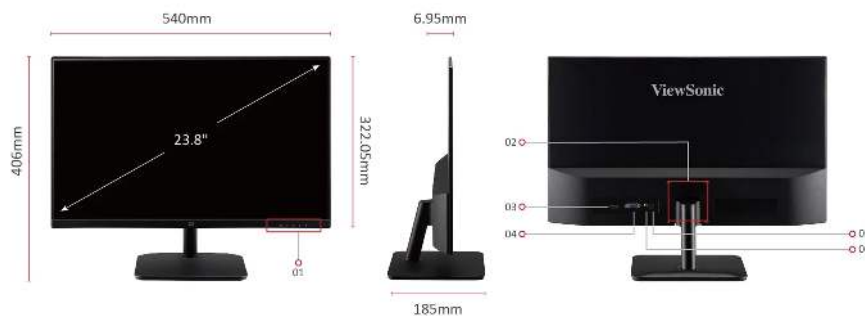

ViewSonic® LCD DISPLAY VA2432-MH

Key Features

- SuperClear® IPS Technology for richer, sharper colors at wide angles
- Full HD 1080p resolution
- 75Hz Refresh rate delivers fluid visuals
- Adaptive sync to eliminate screen tearing & reduce stuttering
- Three-sided frameless design for seamless viewing

Product Description

The ViewSonic VA2432-MH is a 24" (23.8" viewable) Full HD Monitor with IPS technology and flexible connectivity for use in the office or at home. With SuperClear® IPS technology and Full HD resolution, images are clear and detailed from a wide range of viewing angles. Integrated speakers ensure a crisp and clear sound while HDMI and VGA inputs allow for increased setup flexibility when connecting with other devices. The VA2432-MH's three-sided frameless bezel delivers a seamless viewing experience and comes equipped with Eye Care technology to help eliminate eye strain resulting from extended viewing periods. VESA compatibility guarantees easy adaption to both multi-monitor or wall-mount set ups.

1. Menu Control Panel
2. VESA Compatible(Wall Mount 75 x 75mm)
3. HDMI
4. VGA
5. DC in
6. 3.5mm Audio In

Visit Us www.viewsonic.com

DISPLAY

Display Size (in.):	24
Viewable Area (in.):	23.8
Panel Type:	IPS Technology
Resolution:	1920 x 1080
Resolution Type:	FHD (Full HD)
Static Contrast Ratio:	1,300:1 (typ)
Dynamic Contrast Ratio:	50M:1
Light Source:	LED
Brightness:	250 cd/m ² (typ)
Colors:	16.7M
Color Space Support:	8 bit (6 bit + FRC)
Aspect Ratio:	16:9
Response Time (MPRT):	1ms
Viewing Angles:	178° horizontal, 178° vertical
Backlight Life (Hours):	30000 Hrs (Min)
Curvature:	Flat
Refresh Rate (Hz):	100
Variable Refresh Rate Technology:	FreeSync
Blue Light Filter:	Yes
Flicker-Free:	Yes
Color Gamut:	NTSC: 75% size (Typ) sRGB: 105% size / 99% coverage (Typ)
Pixel Size:	0.275 mm (H) x 0.275 mm (V)
Surface Treatment:	Anti-Glare, Hard Coating (3H)