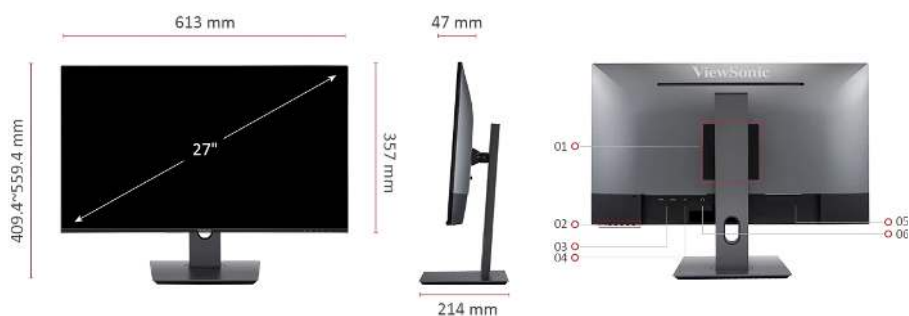

## Key Features

- QHD resolution for incredible detail
- SuperClear® IPS Technology
- 75Hz Refresh Rate
- Adjustable Ergonomic Stand
- HDMI and DisplayPort connectivity

## Product Description

The ViewSonic VX2780-2K-SHDJ combines incredible picture quality and an ergonomic design. A 27" pixel dense, QHD display renders sharp images, and videos packed with detail. The 75Hz refresh rate enables a smooth experience from scrolling through the web to gaming. With a sleek, thin bezel display and minimal design, this monitor is perfect at work or home. An ergonomic stand with swivel, pivot, tilt and height adjustment, provides increased viewing comfort and enables a flexible desk arrangement. The additional built-in cable management solution keeps your space cable free. VX2780-2K-SHDJ is also equipped with ViewSonic's exclusive ViewMode™ presets, which offer optimized screen performance for a variety of scenarios such as gaming, editing, or watching movies. In addition, a DisplayPort and HDMI inputs offer flexible connectivity.

1. VESA Compatible(Wall Mount 100 x 100mm)
2. Menu Controls
3. HDMI x 2
4. DisplayPort
5. AC In
6. Audio

Visit Us [www.viewsonic.com](http://www.viewsonic.com)

**DISPLAY**

Display Size (in.):	27
Viewable Area (in.):	27
Panel Type:	IPS Technology
Resolution:	2560 x 1440
Resolution Type:	QHD (Quad HD)
Static Contrast Ratio:	1,000:1 (typ)
Dynamic Contrast Ratio:	80M:1
Light Source:	LED
Brightness:	250 cd/m <sup>2</sup> (typ)
Colors:	16.7M
Color Space Support:	8 bit true
Aspect Ratio:	16:9
Response Time (Typical GTG):	4ms
Viewing Angles:	178° horizontal, 178° vertical
Backlight Life (Hours):	30000 Hrs (Min)
Curvature:	Flat
Refresh Rate (Hz):	75
Blue Light Filter:	Yes
Flicker-Free:	Yes
Color Gamut:	NTSC: 72% size (Typ) sRGB: 102% size (Typ)
Pixel Size:	0.233 mm (H) x 0.233 mm (V)
Surface Treatment:	Anti-Glare, Hard Coating (3H)