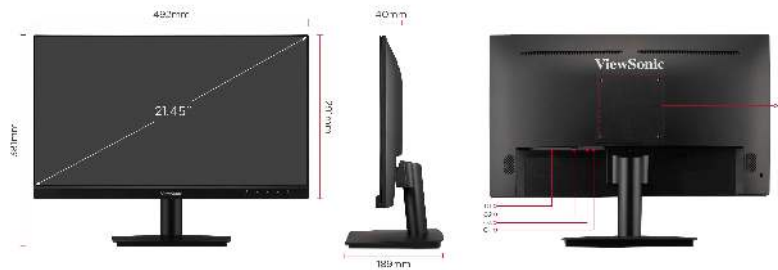

ViewSonic® LCD DISPLAY VA2209-H

Key Features

- SuperClear® IPS panel
- Full HD 1080p resolution
- 3-side borderless bezel
- Eyecare technology for comfortable viewing
- Adaptive sync to eliminate screen tearing and reduce stuttering

Product Description

The ViewSonic VA2209-H is a 22" Full HD monitor featuring HDMI and VGA inputs for business and home use. The optimal screen performance and comfortable viewing without tearing or stuttering is delivered through adaptive sync, eye-care technology, and various ViewMode presets. Simply expand your workspace and experience truly seamless, ergonomic multitasking on just one screen with a VESA-compatible mount at low power consumption.

1. HDMI
2. VGA
3. Audio Out
4. Power In
5. VESA Compatible(Wall Mount 100 x 100mm)

Visit Us www.viewsonic.com

DISPLAY

Display Size (in.):	22
Viewable Area (in.):	21.5
Panel Type:	IPS Technology
Resolution:	1920 x 1080
Resolution Type:	FHD (Full HD)
Static Contrast Ratio:	1,000:1 (typ)
Dynamic Contrast Ratio:	50M:1
Light Source:	LED
Brightness:	250 cd/m ² (typ)
Colors:	16.7M
Color Space Support:	8 bit (6 bit + FRC)
Aspect Ratio:	16:9
Response Time (Typical GTG):	4ms
Viewing Angles:	178° horizontal, 178° vertical
Backlight Life (Hours):	30000 Hrs (Min)
Curvature:	Flat
Refresh Rate (Hz):	75
Variable Refresh Rate Technology:	Yes
Blue Light Filter:	Yes
Flicker-Free:	Yes
Color Gamut:	NTSC: 72% size (Typ) sRGB: 104% size (Typ)
Pixel Size:	0.249 mm (H) x 0.241 mm (V)
Surface Treatment:	Anti-Glare, Hard Coating (3H)

COMPATIBILITY

PC Resolution (max):	1920x1080
Mac® Resolution (max):	1920x1080
PC Operating System:	Windows 10/11 certified; macOS tested
Mac® Resolution (min):	1920x1080

CONNECTOR

VGA:	1
3.5mm Audio Out:	1
HDMI 1.4:	1
Power in:	DC Socket (Center Positive)