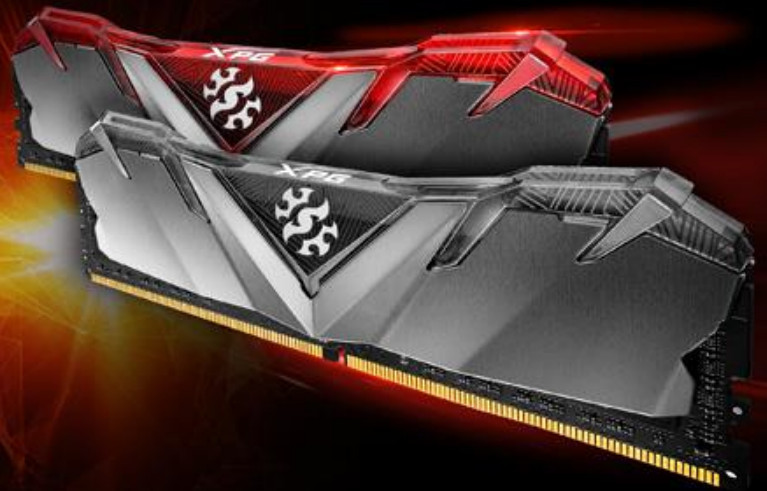

XPG GAMMIX D30  
DDR4 Memory Module

## XPG GAMMIX D30 DDR4 Memory Module

Whether you're a gamer, PC enthusiast, or overclocker, you'll appreciate the combination of the GAMMIX D30's edgy wing-shaped design and excellent speeds of up to 4133MHz. What's more, it features Intel® XMP 2.0 profiles for hassle-free overclocking when you need an extra boost.