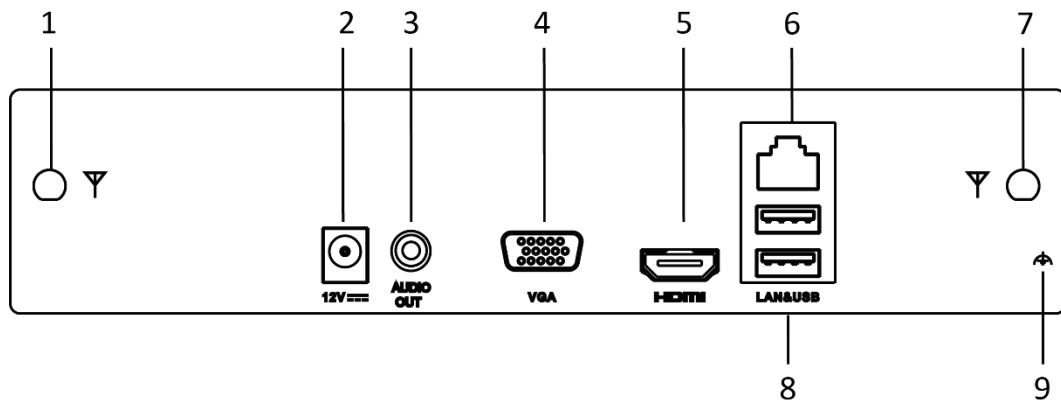

Physical Interfaces

No.	Name	No.	Name
1	Wi-Fi antenna	6	LAN
2	Power supply	7	Wi-Fi antenna
3	Audio out	8	USB
4	VGA interface	9	Ground
5	HDMI interface