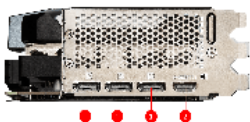

CONNECTIONS