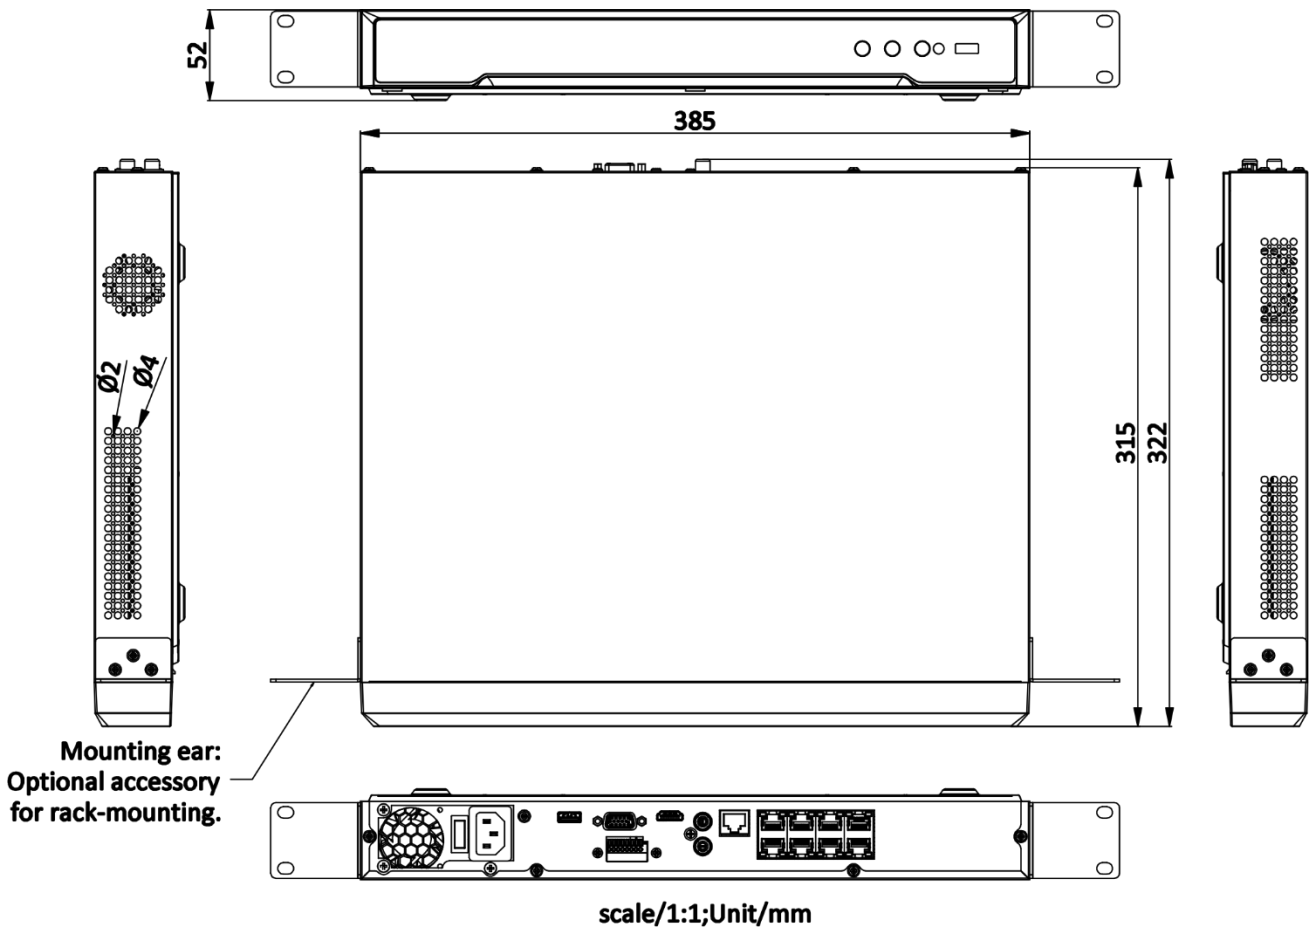

Working Temperature	-10 °C to 55 °C (14 °F to 131 °F)
Working Humidity	10 to 90 %
Dimension (W × D × H)	385 × 315 × 52 mm (15.2" × 12.4" × 2.0")
Weight	≤ 3 kg (without HDD, 6.6 lb.)
Certification	
FCC	Part 15 Subpart B, ANSI C63.4-2014
CE	EN 55032: 2015, EN 61000-3-2, EN 61000-3-3, EN 50130-4, EN 55035: 2017

Dimension