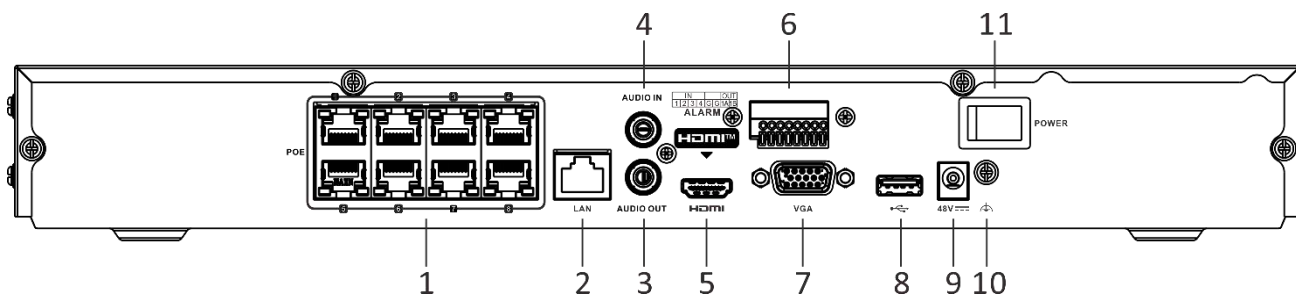

Physical Interface

No.	Description	No.	Description
1	Network interfaces with PoE function	7	VGA Interface
2	LAN network interface	8	USB interface
3	AUDIO OUT	9	48 VDC power supply
4	AUDIO IN	10	GND
5	HDMI interface	11	Power switch
6	Alarm in/alarm out