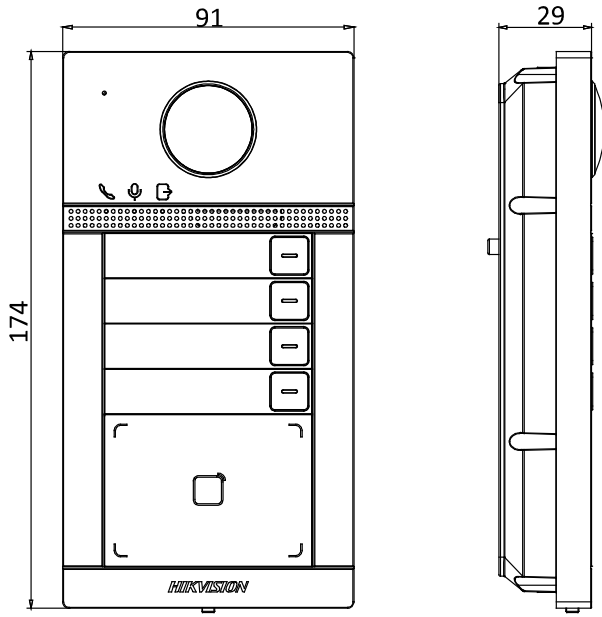

General	
Protection level	IP65, IK08
Indicator	3
Power supply	IEEE802.3af, standard PoE 12 VDC
Power consumption	< 10 W
Working temperature	-40° C to 53° C (-40° F to 127.4° F)
Working humidity	10% to 95%
Installation	Surface mounting/ Flush mounting
Dimension	174 mm × 91 mm × 29 mm

Available Model

DS-KV8413-WME1(B)

Appearance and Interfaces

No.	Description	No.	Description
1	Microphone	6	Card Reading Area
2	Indicator	7	IR Light

3	Camera	8	MicroSD Card Slot & Debugging Port
4	Loudspeaker	9	LAN
5	Button	10	Terminals

Dimension

Distributed by

**HIKVISION®****Headquarters**

No.555 Qianmo Road, Binjiang District,
Hangzhou 310051, China
T +86-571-8807-5998
overseasbusiness@hikvision.com

Hikvision USA
T +1-909-895-0400
sales.usa@hikvision.com