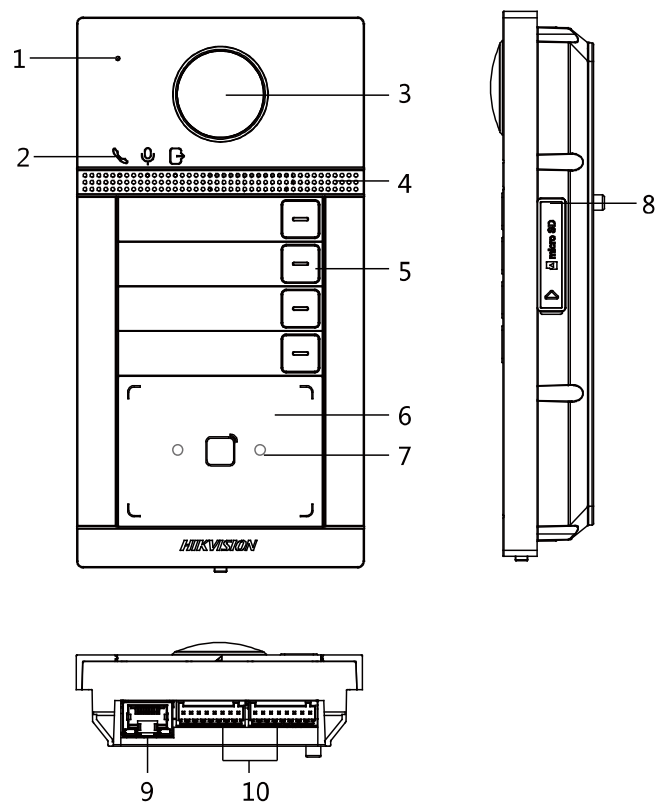

Card capacity	Max. 10000
User capacity	Max. 2000
Linked Indoor station	3
Linked sub door station	Max. 16
Linked doorphone	Max. 8
Protocol	ISAPI, RTSP, STMP, SNMP
Unlock door	Unlock by presenting cards, unlock via Client Software, unlock via App, unlock via indoor station

General	
Protection level	IP65, IK08
Indicator	3
Power supply	IEEE802.3af, standard PoE 12 VDC
Power consumption	< 10 W
Working temperature	-40° C to 53° C (-40° F to 127.4° F)
Working humidity	10% to 95%
Installation	Surface mounting/ Flush mounting
Dimension	174 mm × 91 mm × 29 mm

Available Model

DS-KV8413-WME1(B)

Appearance and Interfaces

No.	Description	No.	Description
1	Microphone	6	Card Reading Area
2	Indicator	7	IR Light