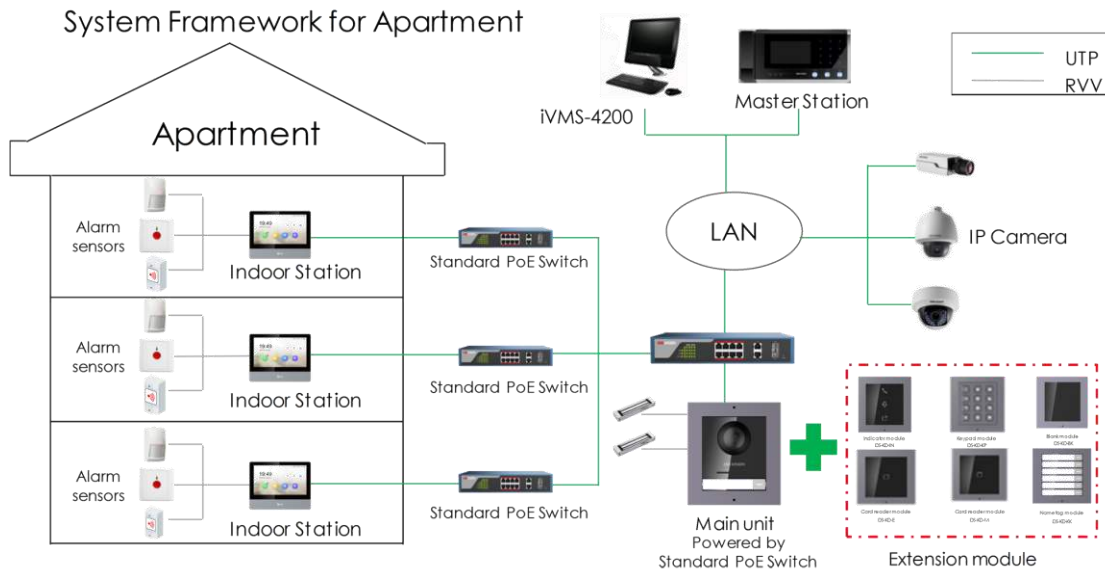

DS-KIS602 Video Intercom Bundle

Key Feature

Indoor Station

- UI V2.0: User friendly design
- 7-inch colorful touch screen with resolution 1024 × 600
- Standard PoE
- Stores messages and captured pictures in the TF card
- Remote unlocking via the client software or the mobile client
- Views live videos of door stations and linked cameras
- Supports wireless network

Specifications

Indoor Station

Model		DS-KH6320-WTE1
System	Memory	128 MB
	Flash	32 MB
	Operation system	Embedded Linux operation system
Display	Display screen	7-inch colorful TFT LCD
	Display resolution	1024 × 600
	Operation method	Capacitive touch screen
Audio	Audio input	Built-in omnidirectional microphone
	Audio output	Built-in loudspeaker
	Audio compression standard	G.711 U
	Audio compression rate	64 Kbps
Network	Audio quality	Noise suppression and echo cancellation
	Wired network	10/100 Mbps self-adaptive network
	Wireless network	Wi-Fi 802.11b/g/n
	Network protocol	TCP/IP、SIP、RTSP
	Network interface	1 RJ-45 10/100 Mbps self-adaptive
	Alarm input	8-ch alarm inputs
	Relay output	2
	TF card	Max to 32 G, SD 2.0 or lower version
	RS-485	1
	General	Power supply
Power consumption		≤ 6 W
Working temperature		-10 °C to 55 °C (14 °F to 131 °F)
Working humidity		10% to 90%
Dimensions (W × H × D)		200 mm × 140 mm × 15.1 mm (7.9" × 5.5" × 0.6")

Door Station

Model		DS-KD8003-IME1
System parameters	Processor	Embedded MCU Processor
	Operation system	Embedded Linux operation system
	Operation method	Physical button
	Video compression standard	H.264
Video parameters	Resolution	Main Stream: 1920 × 1080 Sub Stream: 720 × 480
	BLC	Supported
	DNR	Supported

Typical Application

Physical Interface

Indoor Station

No.	Description	No.	Description
1	Screen	5	TF Card Slot
2	Microphone	6	Alarm Terminal
3	Network Interface	7	Reserved
4	Loudspeaker	8	Power Terminal

Door Station