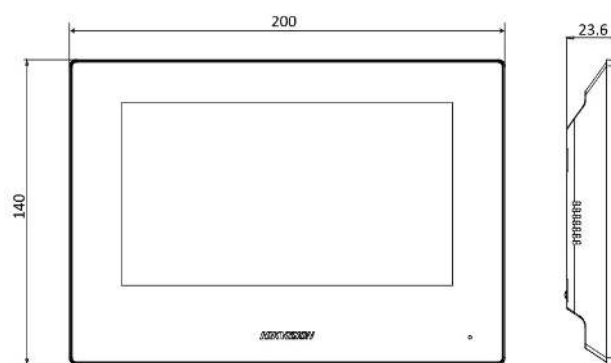

Device interfaces	
Alarm input	8-ch alarm inputs
Network interface	1 RJ-45 10/100 Mbps self-adaptive
TAMPER	/
RS-485	1
USB	/
TF card	Max to 32 G, SD 2.0 or lower version
Alarm output	2
Power interface	1
General	
Button	0
Installation	Surface mounting
Indicator	0
Weight	With package: 683 g Without package: 355 g
Protective level	/
Working temperature	-10 ° C to 55 ° C (14 ° F to 131 ° F)
Working humidity	10% to 90%
Dimensions	200 mm × 140 mm × 15.1 mm (7.9" × 5.5" × 0.6")
Battery	/
Application environment	Indoor
Power consumption	≤ 6 W
Language	English, French, Portuguese (Brazil), Spanish, Russian, German, Italian, Polish, Arabic, Turkish, Vietnamese, Hungarian, Dutch, Romanian, Czech, Bulgarian, Ukrainian, Croatian, Serbian, Greek, Portuguese, Slovak

Dimension

Available Model

DS-KH6320-WTE1