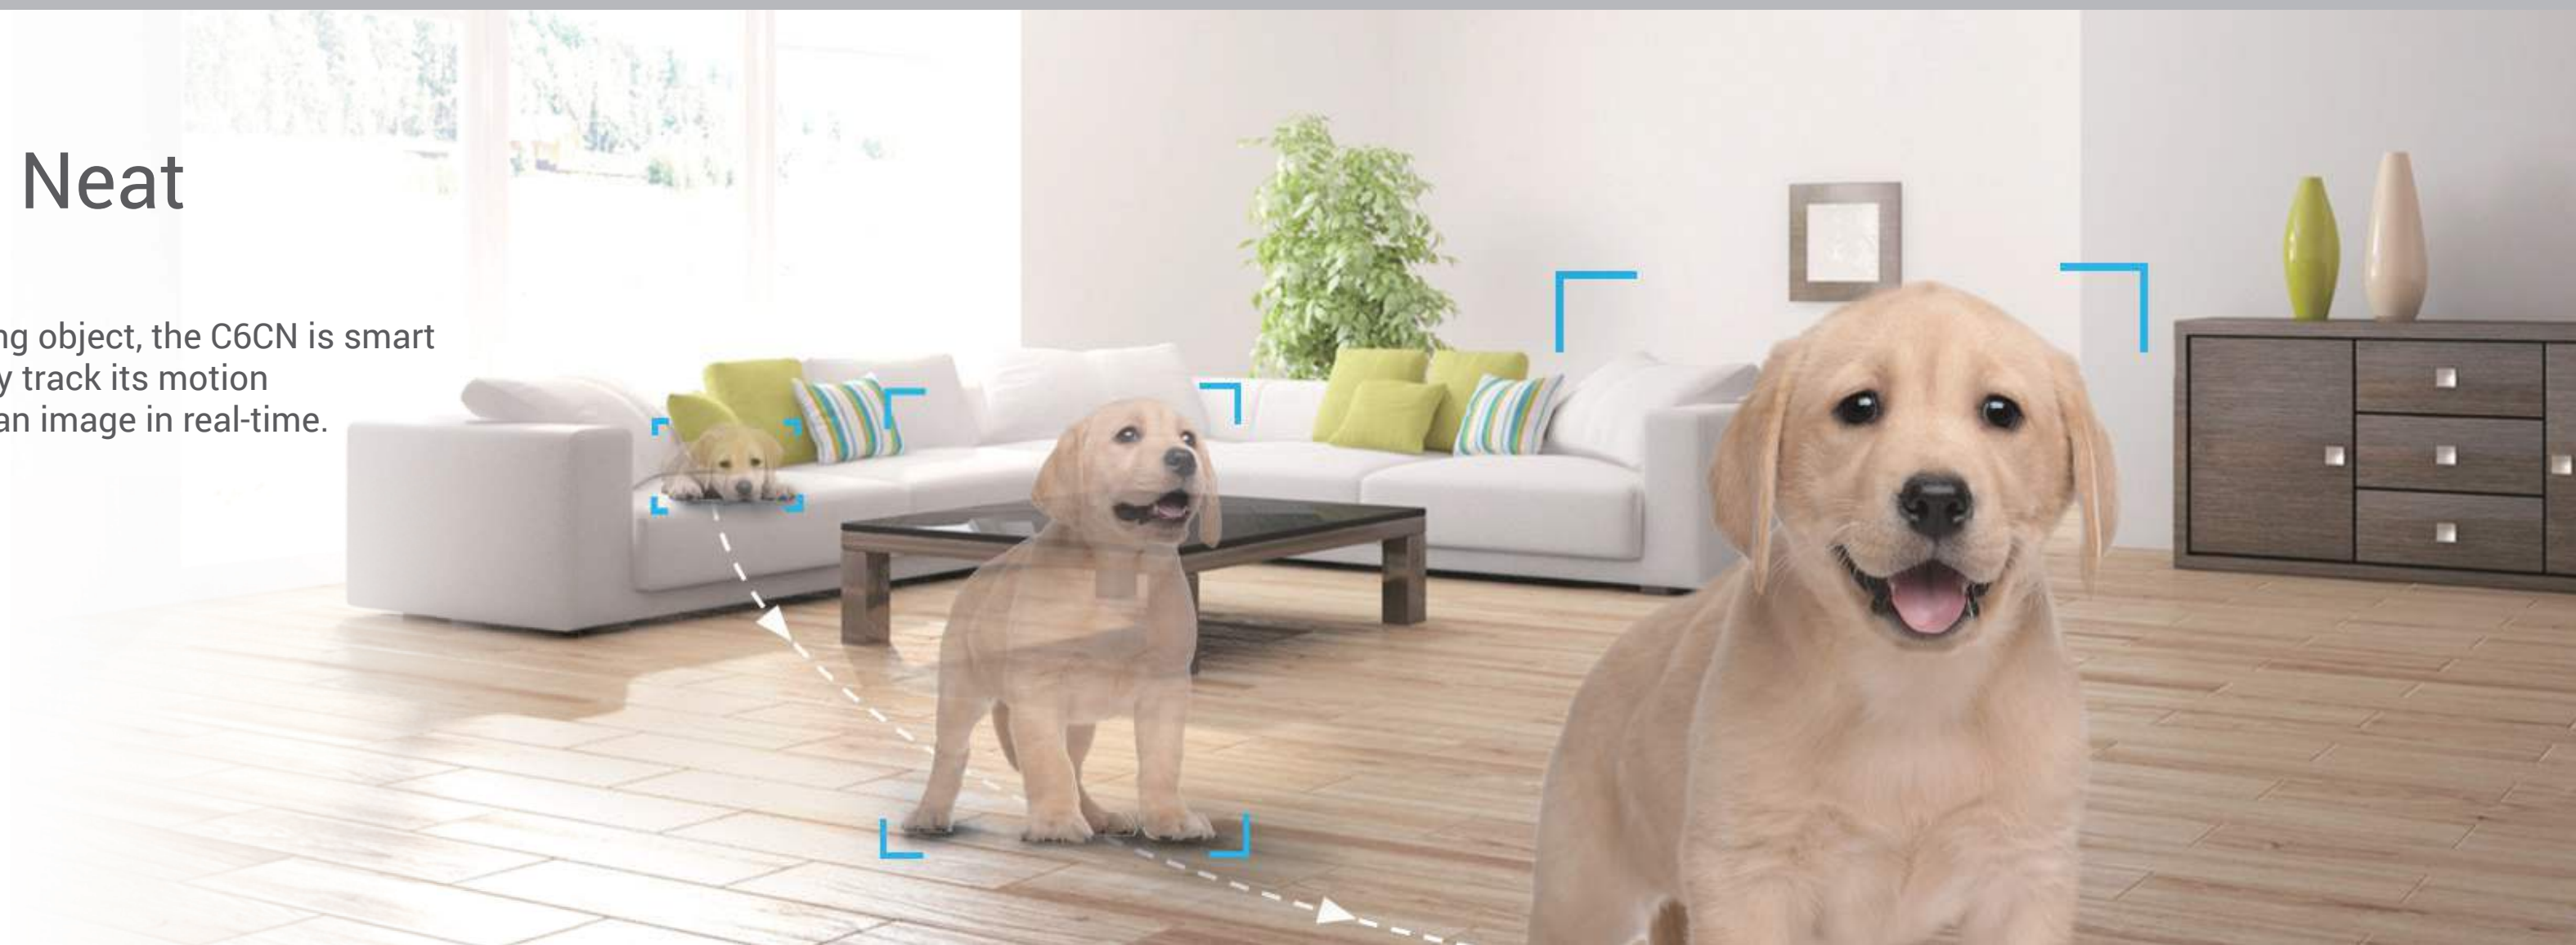

Vertical rotation

Up 105°

Down 15°

Horizontal rotation
340°

Smart and Neat

When it detects a moving object, the C6CN is smart enough to automatically track its motion while alerting you with an image in real-time.

Protect Your Privacy

Want a bit more privacy? With one tap of the EZVIZ App on your mobile device, the thoughtfully-designed privacy shutter allows you to turn the lens off – whenever, wherever.

Simple and Flexible Installation