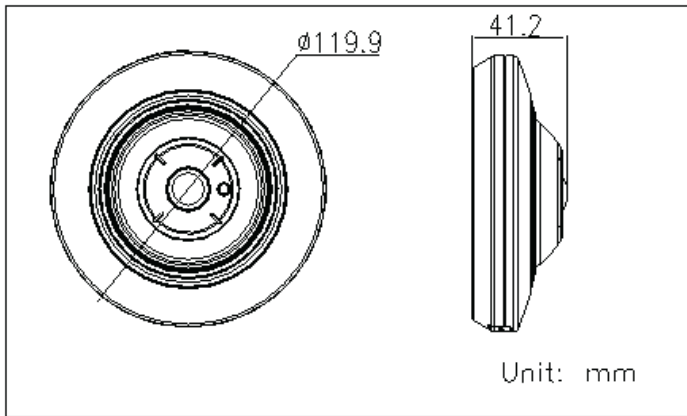

Dimensions

Accessories (Not Included)

NOT INCLUDED							
AB-FE2 Angled Base	WM-C Wall Mount	PM Pole Mount	CM Corner Mount	CBS Conduit Base	ABS Angled Base	PP1 Pendant Mount Extendable	PP2 Pendant Mount 8"

Box Contents (Subject to Change without Notice)

Quick Start Guide
Screws