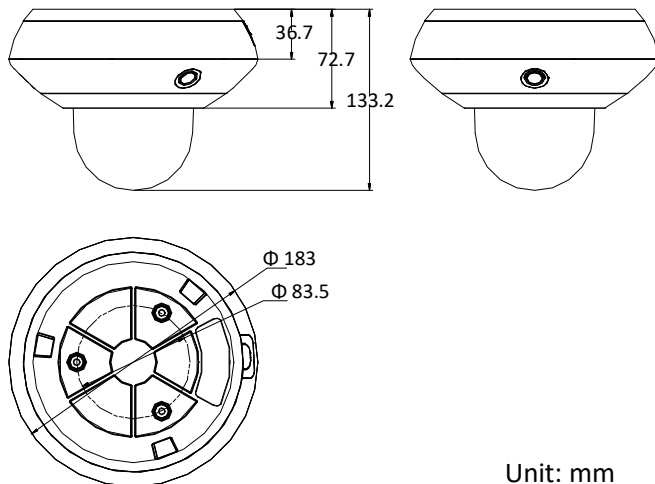

Specifications (continued)

Network	
Smart Record	ANR (Automatic Network Replenishment)
Network Storage	Built-in memory card slot, supports microSD/SDHC/SDXC, up to 256 GB
Protocols	IPv4/IPv6, HTTP, HTTPS, 802.1x, QoS, SMTP, UPnP, SNMP, DNS, DDNS, NTP, RTSP, RTCP, RTP, TCP/IP, DHCP, PPPoE, Bonjour
API	Open-ended, supports ONVIF, ISAPI, and CGI; supports HIKVISION SDK and third-party management platform
Simultaneous Live Views	Up to 4 × 4 channels
User/Host	Up to 32 users 3 levels: Administrator, Operator, and User
Security Measures	User authentication (ID and PW), host authentication (MAC address); HTTPS encryption; IEEE 802.1x port-based network access control; IP address filtering
Client	iVMS-4200, iVMS-4500, iVMS-5200, Hik-Connect
Web Browser	IE 8 to 11, Chrome 31.0 to 44, Firefox 30.0 to 51
Interface	
Network Interface	1 RJ-45 10 M/100 M Ethernet
Audio Interface	1-ch audio input and 1-ch audio output
General	
Compatible NVRs	Fully compatible with Hikvision E-Series, I-Series, and F-Series NVRs
Power	12 VDC (maximum 24 W), PoE+ (maximum 25 W), IR maximum 6 W
Working Temperature	14° to 122° F (-10° to 50° C)
Working Humidity	≤90%
Protection Level	TVS 2000V lightning protection, surge protection, and voltage transient protection
Materials	PC + ABS and aluminum alloy
Dimensions	Φ7.20" × 5.24" (Φ183 mm × 133.2 mm)
Weight	Approximately 1.98 lb (0.9 kg)

Dimensions

Accessories