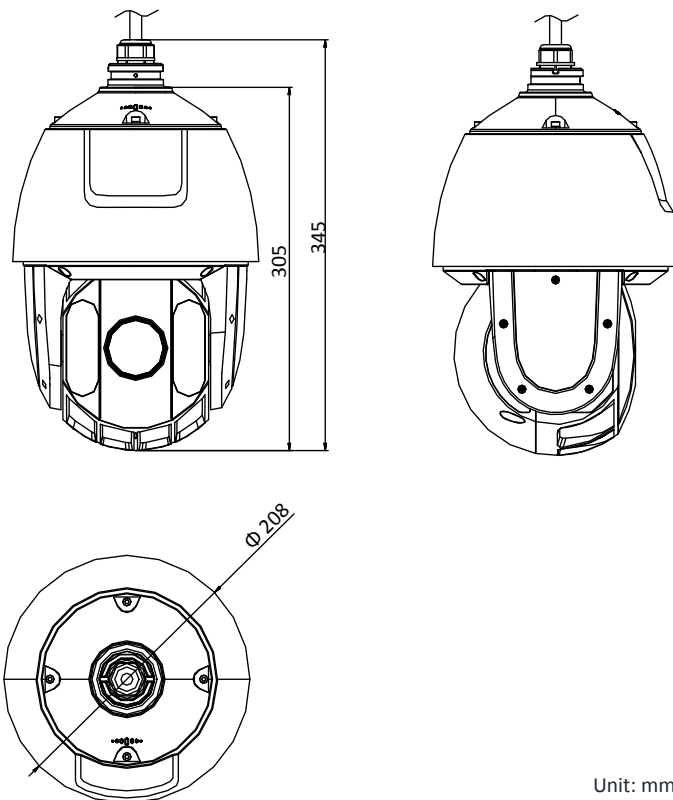

	Finnish, Croatian, Slovenian, Serbian, Turkish, Korean, Traditional Chinese, Thai, Vietnamese, Japanese, Latvian, Lithuanian, Portuguese (Brazil)
Power	24 VAC, 2.2 A, 50/60 Hz and Hi-PoE, 42.5 to 57 VDC, 1.41 A Max.: 30 W, including max. 10W for IR
Working Temperature	-30°C to 65°C (-22°F to 149°F)
Working Humidity	≤ 90%
Protection Level	IP66 Standard, 4000V Lightning Protection, Surge Protection and Voltage Transient Protection
Material	ADC 12, PC+10% GF
Dimensions	Φ 208 mm × 345 mm (Φ 8.19" × 13.58")
Weight	Approx. 3.3 kg (7.28 lb)

## Dimensions

Unit: mm