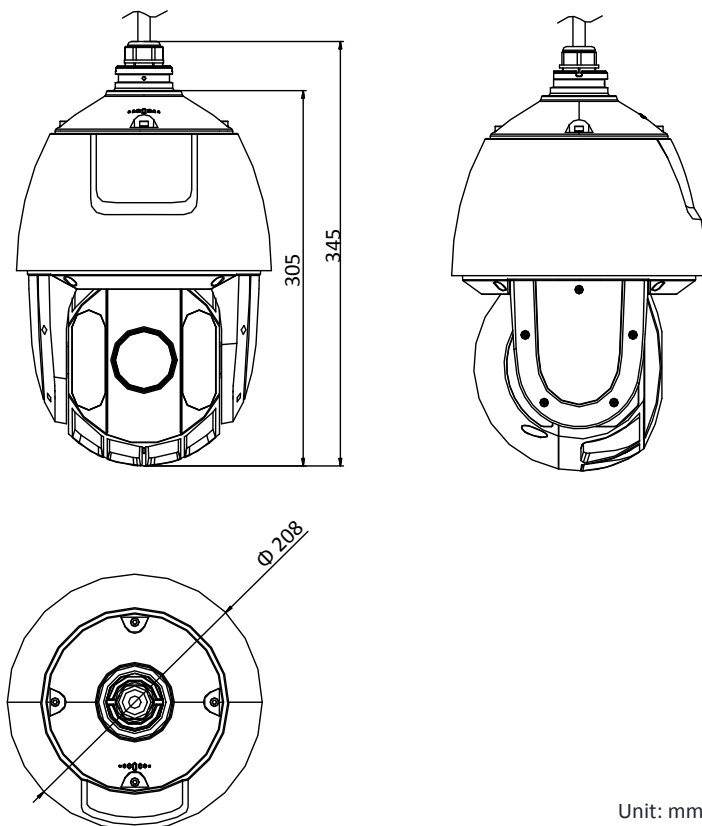

	Finnish, Croatian, Slovenian, Serbian, Turkish, Korean, Traditional Chinese, Thai, Vietnamese, Japanese, Latvian, Lithuanian, Portuguese (Brazil)
Power	24 VAC, 2.2 A, 50/60 Hz and Hi-PoE, 42.5 to 57 VDC, 1.41 A Max.: 30 W, including max. 10W for IR
Working Temperature	-30°C to 65°C (-22°F to 149°F)
Working Humidity	≤ 90%
Protection Level	IP66 Standard, 4000V Lightning Protection, Surge Protection and Voltage Transient Protection
Material	ADC 12, PC+10% GF
Dimensions	Φ 208 mm × 345 mm (Φ 8.19" × 13.58")
Weight	Approx. 3.3 kg (7.28 lb)

Dimensions

Unit: mm

Accessory

Included

DS-1602ZJ

Wall Mount

Optional

DS-1604ZJ-Box-Corner