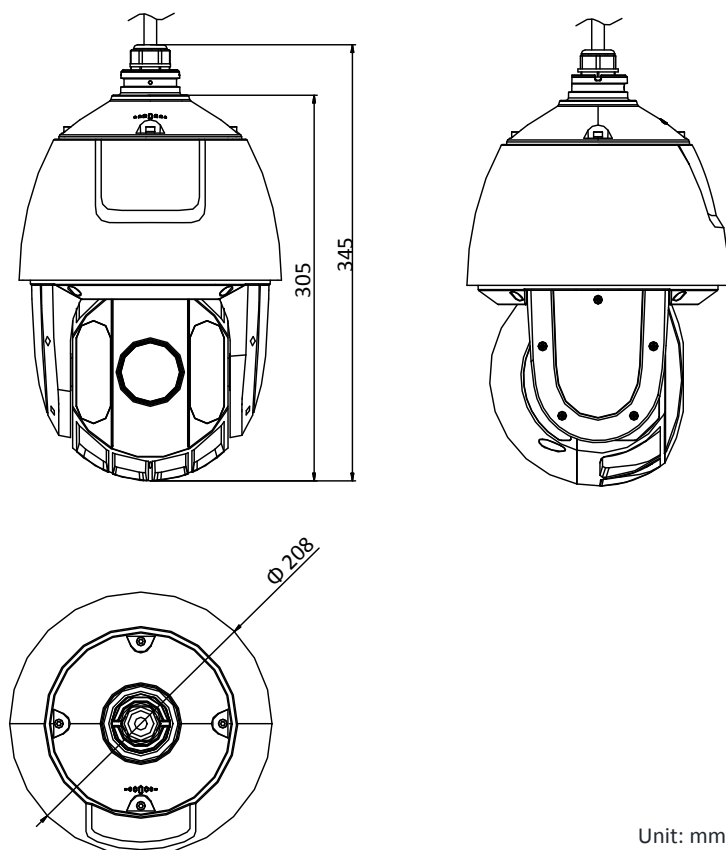

Dimensions

Unit: mm

Accessory

Included

DS-1602ZJ

Wall Mount

Optional

DS-1604ZJ-Box-Corner