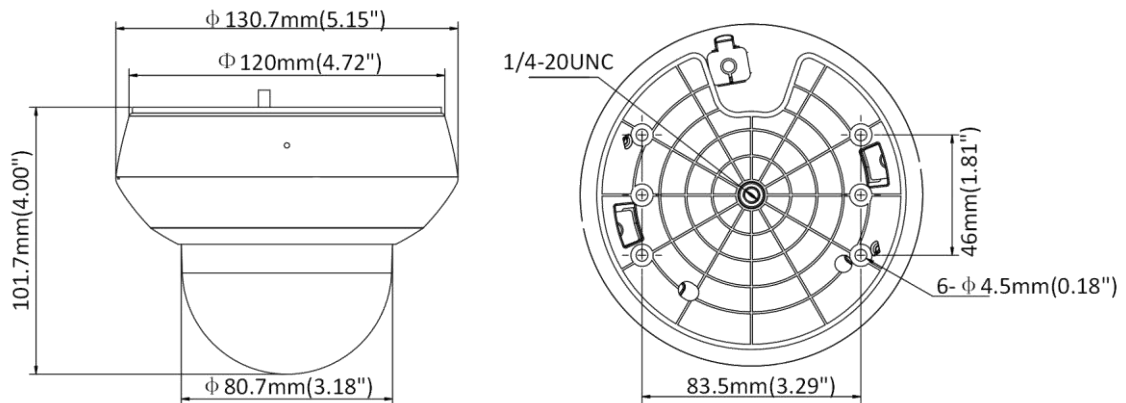

Dimensions

Accessory

Optional

LAS60-57CN-RJ45
Hi-PoE Midspan