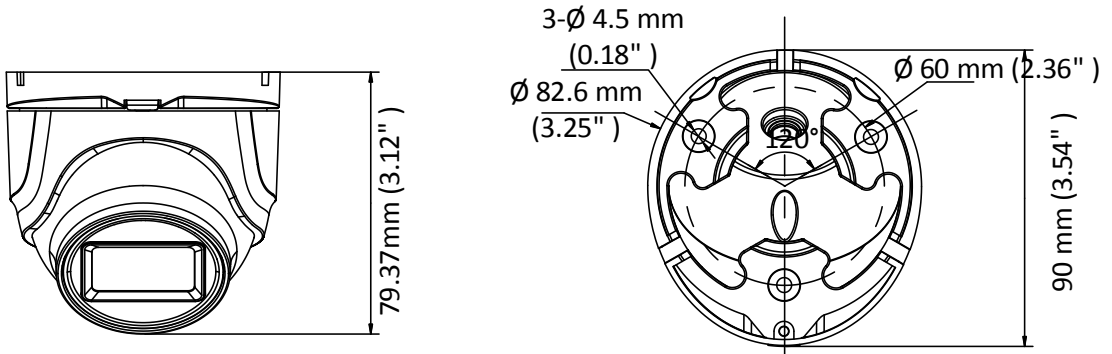

Order Models

DS-2CE76U1T-ITMF

Dimension