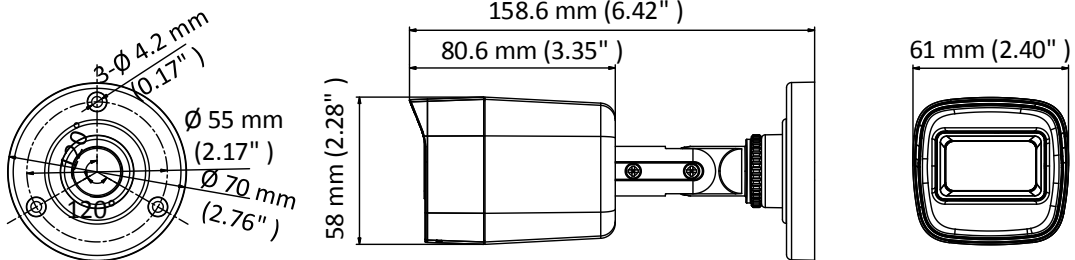

Order Models

DS-2CE16U1T-ITF

Dimension

Accessory

Distributed by