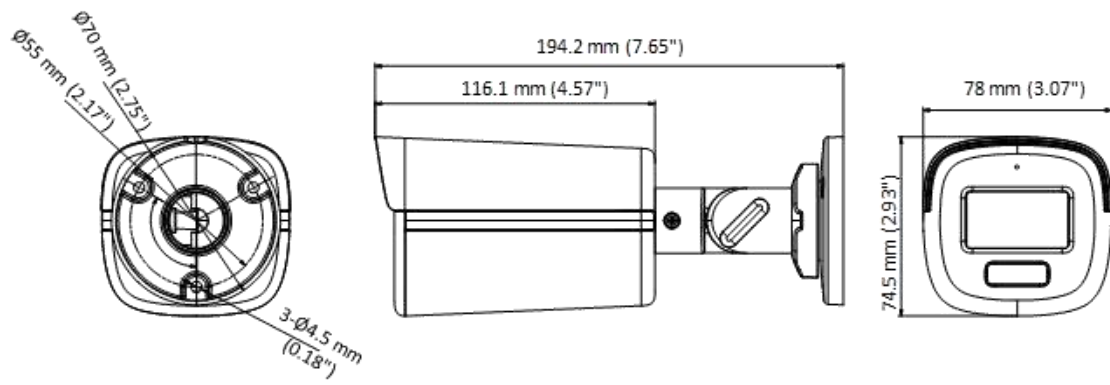

▪ Available Model

DS-2CE12KF0T-FS

▪ Dimension

▪ Accessory

▪ Optional

DS-1280ZJ-XS

Junction box