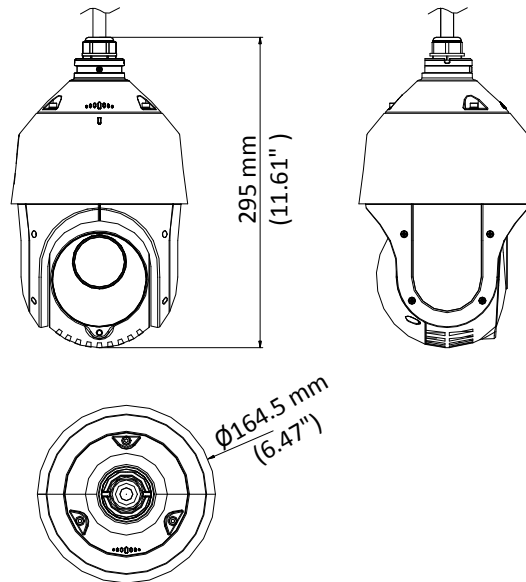

Order Model

DS-2AE4225TI-D(E)

Dimension