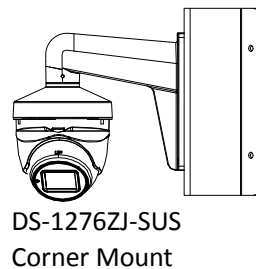

## Specification

<b>Camera</b>	
Image Sensor	2.0 megapixel progressive scan CMOS
Signal System	PAL/NTSC
Video Frame Rate	PAL: 1080p@25fps NTSC: 1080p@30fps
Resolution	1920 (H) × 1080 (V)
Min. Illumination	0.005 Lux@(F1.2, AGC ON), 0 Lux with IR
Shutter Time	PAL: 1/25 s to 1/50, 000 s NTSC: 1/30 s to 1/50, 000 s
Slow Shutter	Max. 16 times
Lens	2.7 mm to 13.5 mm
Horizontal Field of View	102° to 31°
Lens Mount	Φ 14
Day & Night	IR cut filter
Angle Adjustment	Pan: 0° to 360°, Tilt: 0° to 75°, Rotation: 0° to 360°
Synchronization	Internal synchronization
WDR (Wide Dynamic Range)	≥ 120 dB
<b>Menu</b>	
AGC	High/Medium/Low
D/N Mode	Auto/Color/BW (Black and White)
Image Mode	STD/HIGH-SAT
HLC (Highlight Compensation)	Yes
BLC (Backlight Compensation)	Yes
WDR	Yes
3D DNR	Level 1 to 9
Language	English
Functions	Brightness, Sharpness, 3D DNR, Mirror, Smart IR
<b>Interface</b>	
Video Output	1 HD analog output
Switch Button	TVI/AHD/CVI/CVBS
<b>General</b>	
Operating Conditions	-40 °C to 60 °C (-40 °F to 140 °F), Humidity: 90% or less (non-condensation)
Power Supply	12 VDC ±25% <i>*You are recommended to use one power adapter to supply the power for one camera.</i>
Power Consumption	Max. 7.7 W
Protection Level	IP67
Material	Metal
IR Range	Up to 70 m
Dimensions	123.87 mm × 110.24 mm × 134.3 mm (4.87" × 4.34" × 5.29")
Weight	Approx. 600 g (1.32 lb.)

**Order Model**

DS-2CE79D3T-IT3ZF

**Dimension**

## Accessory

**DS-1273ZJ-130-TRL**  
Wall Mount

**DS-1275ZJ-SUS**  
Vertical Pole Mount

**DS-1276ZJ-SUS**  
Corner Mount

**DS-1280ZJ-M**  
Junction Box

**DS-1281ZJ-M**  
Inclined Ceiling Mount

Distributed by