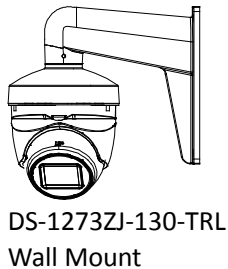

Accessory

Distributed by

HIKVISION®

Headquarters

No.555 Qianmo Road, Binjiang District,
Hangzhou 310051, China
T +86-571-8807-5998
overseasbusiness@hikvision.com

Hikvision USA
T +1-909-895-0400
sales.usa@hikvision.com

Hikvision Australia
T +61-2-8599-4233
salesau@hikvision.com

Hikvision India
T +91-22-28469900
sales@pramahikvision.com

Hikvision Canada
T +1-866-200-6690
sales.canada@hikvision.com

Hikvision Thailand
T +662-275-9949
sales.thailand@hikvision.com

Hikvision Europe
T +31-23-5542770
sales.eu@hikvision.com

Hikvision Italy
T +39-0438-6902
info.it@hikvision.com

Hikvision Brazil
T +55 11 3318-0050
Latam.support@hikvision.com

Hikvision Turkey
T +90 (216)521 7070- 7074
sales.tr@hikvision.com

Hikvision Malaysia
T +601-7652-2413
sales.my@hikvision.com

Hikvision UK & Ireland
T +01628-902140
sales.uk@hikvision.com

Hikvision South Africa
Tel: +27 (10) 0351172
sale.africa@hikvision.com

Hikvision France
T +33(0)1-85-330-450
info.fr@hikvision.com

Hikvision Kazakhstan
T +7-727-9730667
nikia.panfilov@hikvision.ru

Hikvision Vietnam
T +84-974270888
sales.vt@hikvision.com

Hikvision UAE
T +971-4-4432090
salesme@hikvision.com

Hikvision Singapore
T +65-6684-4718
sg@hikvision.com

Hikvision Spain
T +34-91-737-16-55
info.es@hikvision.com

Hikvision Tashkent
T +99-87-1238-9438
uzb@hikvision.ru

Hikvision Hong Kong
T +852-2151-1761
info.hk@hikvision.com

Hikvision Russia
T +7-495-669-67-99
saleru@hikvision.com

Hikvision Korea
T +82-(0)31-731-8817
sales.korea@hikvision.com

Hikvision Poland
T +48-22-460-01-50
info.pl@hikvision.com

Hikvision Indonesia
T +62-21-2933759
Sales.Indonesia@hikvision.com