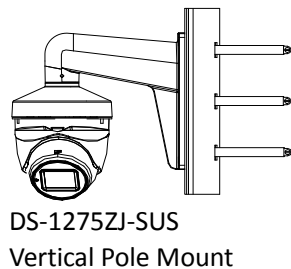

## Specification

<b>Camera</b>	
Image Sensor	2.0 megapixel progressive scan CMOS
Signal System	PAL/NTSC
Video Frame Rate	PAL: 1080p@25fps NTSC: 1080p@30fps
Resolution	1920 (H) × 1080 (V)
Min. Illumination	0.005 Lux@(F1.2, AGC ON), 0 Lux with IR
Shutter Time	PAL: 1/25 s to 1/50, 000 s NTSC: 1/30 s to 1/50, 000 s
Slow Shutter	Max. 16 times
Lens	2.7 mm to 13.5 mm
Horizontal Field of View	102° to 31°
Lens Mount	Φ 14
Day & Night	IR cut filter
Angle Adjustment	Pan: 0° to 360°, Tilt: 0° to 75°, Rotation: 0° to 360°
Synchronization	Internal synchronization
WDR (Wide Dynamic Range)	≥ 120 dB
<b>Menu</b>	
AGC	High/Medium/Low
D/N Mode	Auto/Color/BW (Black and White)
Image Mode	STD/HIGH-SAT
HLC (Highlight Compensation)	Yes
BLC (Backlight Compensation)	Yes
WDR	Yes
3D DNR	Level 1 to 9
Language	English
Functions	Brightness, Sharpness, 3D DNR, Mirror, Smart IR
<b>Interface</b>	
Video Output	1 HD analog output
Switch Button	TVI/AHD/CVI/CVBS
<b>General</b>	
Operating Conditions	-40 °C to 60 °C (-40 °F to 140 °F), Humidity: 90% or less (non-condensation)
Power Supply	12 VDC ±25% <i>*You are recommended to use one power adapter to supply the power for one camera.</i>
Power Consumption	Max. 7.7 W
Protection Level	IP67
Material	Metal
IR Range	Up to 70 m
Dimensions	123.87 mm × 110.24 mm × 134.3 mm (4.87" × 4.34" × 5.29")
Weight	Approx. 600 g (1.32 lb.)

## Accessory

**DS-1273ZJ-130-TRL**  
Wall Mount

**DS-1275ZJ-SUS**  
Vertical Pole Mount

**DS-1276ZJ-SUS**  
Corner Mount

**DS-1280ZJ-M**  
Junction Box

**DS-1281ZJ-M**  
Inclined Ceiling Mount

Distributed by