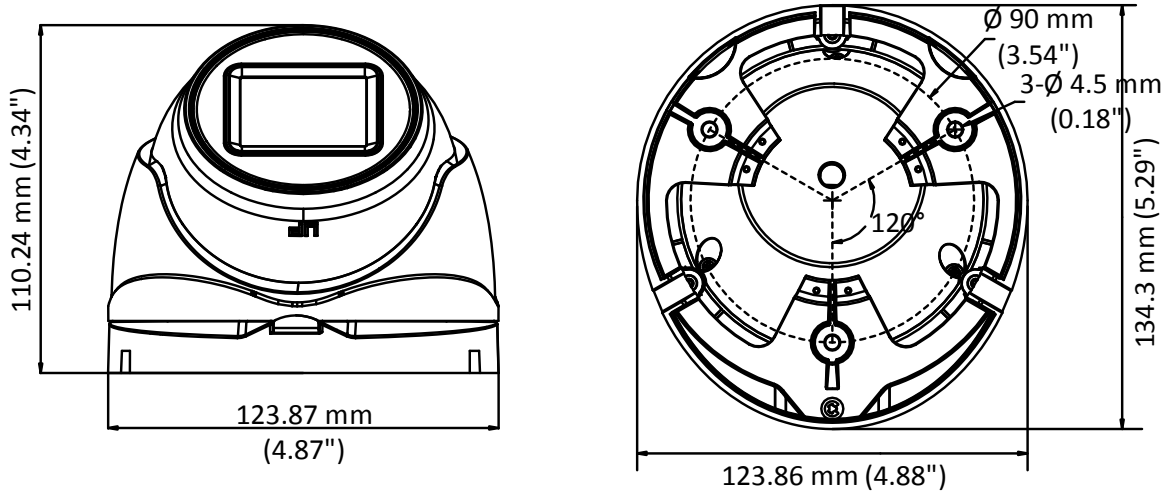

Order Model

DS-2CE79D3T-IT3ZF

Dimension