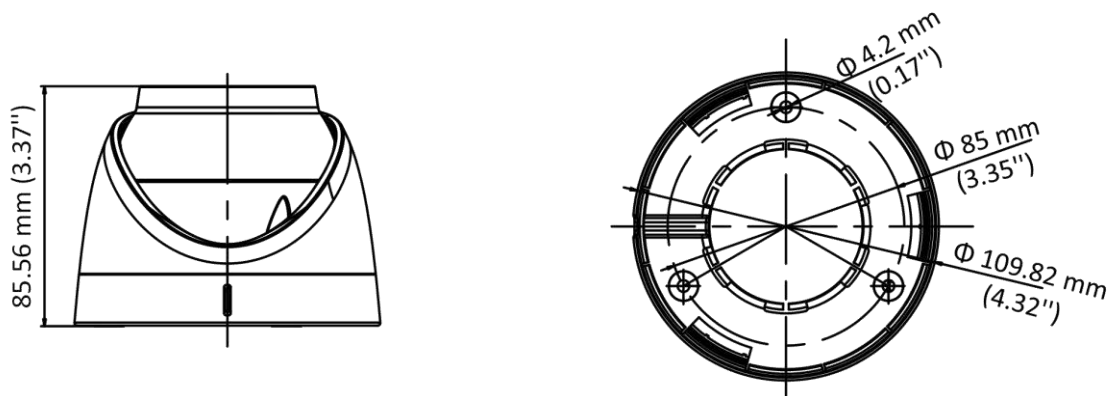

Specification

Camera	
Image Sensor	5 MP CMOS
Signal System	PAL/NTSC
Resolution	2560 (H) × 1944 (V)
Frame Rate	TVI: 5MP@20fps, 4MP@30fps, 4MP@25fps, 1080p@30fps, 1080p@25fps CVI: 4MP@30fps, 4MP@25fps AHD: 5MP@20fps, 4MP@30fps, 4MP@25fps CVBS: PAL/NTSC
Min. illumination	0.0005 Lux @ (F1.0, AGC ON), 0 Lux with White Light
Shutter Time	PAL: 1/25 s to 1/50, 000 s NTSC: 1/30 s to 1/50, 000 s
Slow Shutter	Max. 16 times
Lens	3.6 mm, 6 mm fixed lens
Horizontal Field of View	80.1° (3.6 mm), 49.3° (6 mm)
Lens Mount	M16
Day & Night	Color
WDR (Wide Dynamic Range)	≥130 dB
Angle Adjustment	Pan: 0 to 360°, Tilt: 0 to 75°, Rotation: 0 to 360°
Menu	
White Light	Auto/Off
Image Mode	STD/HIGH-SAT
AGC	Yes
Day/Night Mode	Color
White Balance	Auto/Manual
AE (Auto Exposure) Mode	WDR/BLC/HLC/Global/HLS/Anti-banding
Privacy Mask	4 programmable privacy masks
Motion Detection	4 programmable motion areas
Noise Reduction	3D DNR
Language	English
Function	Brightness, Sharpness, Mirror, Smart Light
Interface	
Video Output	Switchable TVI/AHD/CVI/CVBS
General	
Operating Conditions	-40 °C to 60 °C (-40 °F to 140 °F), humidity 90% or less (non-condensing)
Power Supply	12 VDC ± 25% <i>*You are recommended to use one power adapter to supply the power for one camera.</i>
Power Consumption	Max. 3.5 W
Protection Level	IP67
Material	Main Body: Metal Enclosure: Plastic

White Light Range	Up to 20 m
Communication	HIKVISION-C
Dimensions	Φ 109.82 mm × 85.56 mm (4.32" × 3.37")
Weight	Approx. 350 g (0.77 lb.)

Available Model

DS-2CE72HFT-F

Dimension

Accessory

DS-1272ZJ-110-TRS
Wall Mount