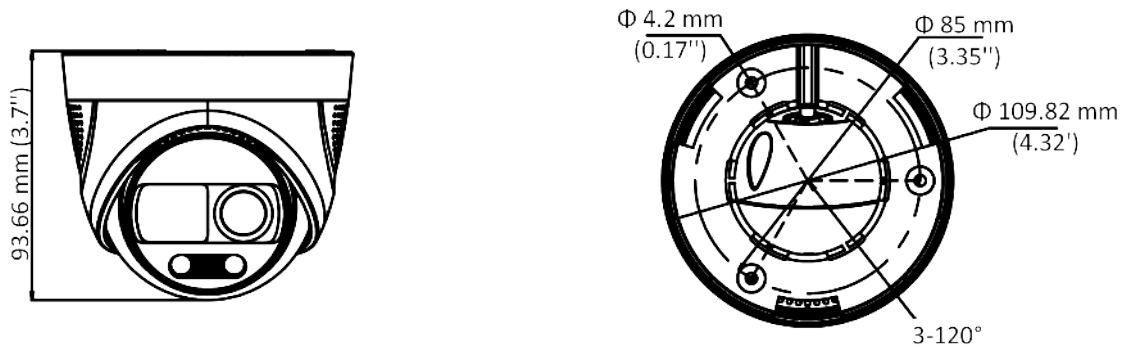

## Specification

Camera	
Image Sensor	2 MP CMOS
Signal System	PAL/NTSC
Resolution	1920 (H) × 1080 (V)
Frame Rate	TVI: 1080p@30fps, 1080p@25fps AHD: 1080p@30fps, 1080p@25fps CVI: 1080p@30fps, 1080p@25fps CVBS: PAL/NTSC
Min. illumination	0.0005 Lux @ (F1.0, AGC ON), 0 Lux with White Light
Shutter Time	PAL: 1/25 s to 1/50, 000 s NTSC: 1/30 s to 1/50, 000 s
Slow Shutter	Max. 16 times
Lens	3.6 mm, 6 mm fixed lens
Field of View	3.6 mm, horizontal FOV: 83.0°, vertical FOV: 44.4°, diagonal FOV: 98.0° 6 mm, horizontal FOV: 51.0°, vertical FOV: 28.5°, diagonal FOV: 58.7°
Lens Mount	M16
Flashing Light Alarm (Red & Blue)	Yes
Audible Alarm	Yes
Day & Night	Color
WDR (Wide Dynamic Range)	≥130 dB
Angle Adjustment	Pan: 0 to 360°, Tilt: 0 to 75°, Rotation: 0 to 360°
Menu	
White Light	Auto/Off
Image Mode	STD/HIGH-SAT
AGC	Yes
White Balance	Auto/Manual
AE (Auto Exposure) Mode	WDR/BLC/HLC/Global/HLS
Anti-Banding	Yes
Privacy Mask	4 programmable privacy masks
Motion Detection	4 programmable motion areas
Noise Reduction	3D DNR/ 2D DNR
Language	English
Function	Brightness, Sharpness, Mirror, Smart Light, Defective Pixel Correction
Interface	
Video Output	Switchable TVI/AHD/CVI/CVBS
Alarm	1 alarm out

General	
Operating Conditions	-40 °C to 60 °C (-40 °F to 140 °F), humidity 90% or less (non-condensing)
Power Supply	12 VDC ± 25% <i>*You are recommended to use one power adapter to supply the power for one camera.</i>
Power Consumption	Max. 6.6 W
Protection Level	IP67
Material	Enclosure: Plastic Main Body: Metal
White Light Range	Up to 20 m
PIR Range	Angle: 110°, Range: 11 m
Communication	HIKVISION-C
Dimensions	Φ 109.82 mm × 93.66 mm (Φ 4.32" × 3.7")
Weight	Approx. 390 g ( 0.86 lb.)

## Dimension