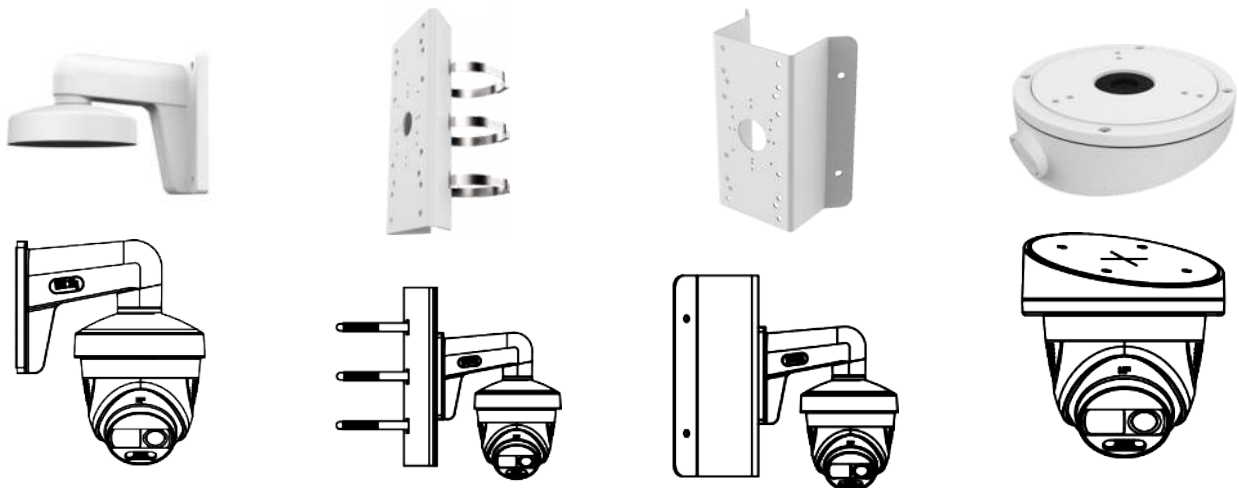

Accessory

DS-1272ZJ-110-TRS
Wall Mount

DS-1275ZJ-SUS
Vertical Pole Mount

DS-1276ZJ-SUS
Corner Mount

DS-1281ZJ-S
Inclined Ceiling Mount