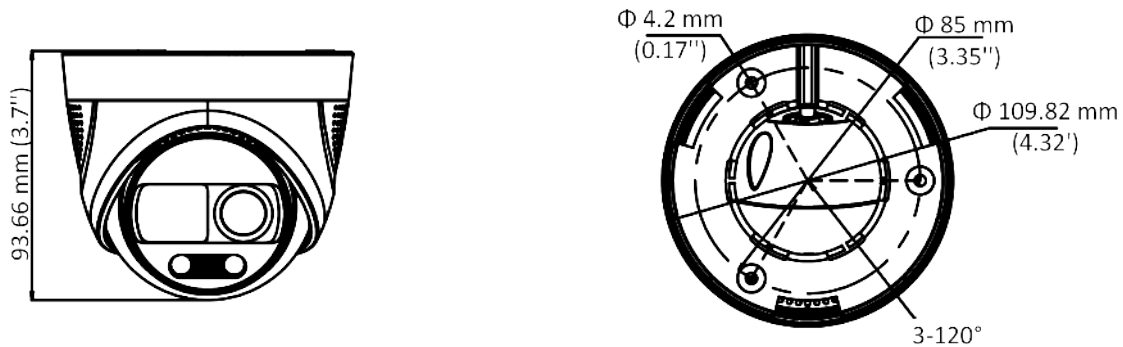

General	
Material	Enclosure: Plastic Main Body: Metal
IR Range	Up to 20 m
PIR Range	Angle: 110°, Range: 11 m
Communication	HIKVISION-C
Dimensions	Φ 109.82 mm × 93.66 mm (Φ 4.32" × 3.7")
Weight	Approx. 388 g (0.86 lb.)

Available Model

DS-2CE72D0T-PIRXF

Dimension

Accessory

DS-1281ZJ-S
Inclined Ceiling Mount