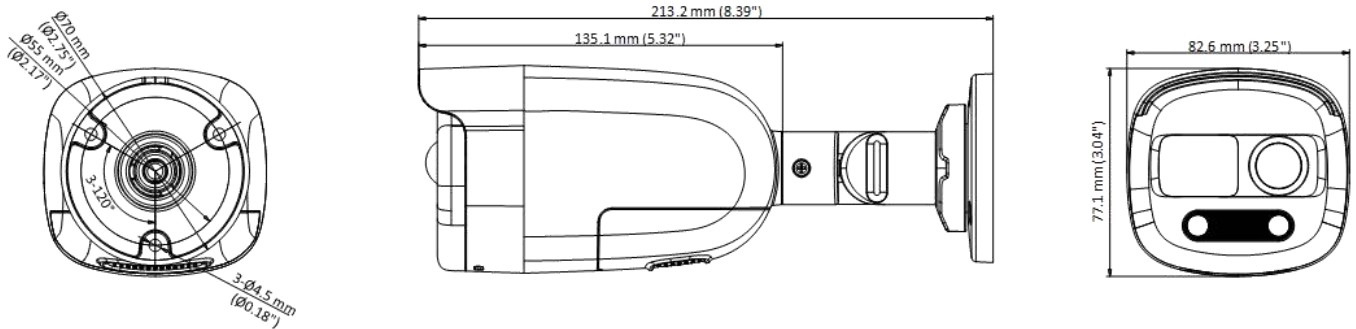

Power Supply	12 VDC ± 25% <i>*You are recommended to use one power adapter to supply the power for one camera.</i>
Power Consumption	Max. 8.5 W
Protection Level	IP67
Material	Front Cover: Metal Main Body: Plastic
White Light Range	Up to 40 m
PIR Range	Angle: 110°, Range: 11 m
Communication	HIKVISION-C
Dimensions	77.1 mm × 82.6 mm × 213.2 mm (3.04" × 3.25" × 8.39")
Weight	Approx. 452 g (1.00 lb.)

Available Model

DS-2CE12DFT-PIRXOF

Dimension

Accessory