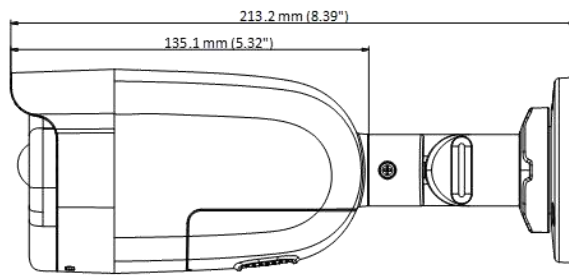

Material	Front Cover: Metal Main Body: Plastic
IR Range	Up to 40 m
PIR Range	Angle: 110°, Range: 11 m
Communication	HIKVISION-C
Dimensions	77.1 mm × 82.6 mm × 213.2 mm (3.04" × 3.25" × 8.39")
Weight	Approx. 399 g (0.88 lb.)

Available Model

DS-2CE12DOT-PIRXF

Dimension

Accessory