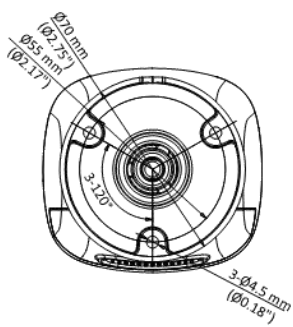

Material	Front Cover: Metal Main Body: Plastic
IR Range	Up to 40 m
PIR Range	Angle: 110°, Range: 11 m
Communication	HIKVISION-C
Dimensions	77.1 mm × 82.6 mm × 213.2 mm (3.04" × 3.25" × 8.39")
Weight	Approx. 399 g (0.88 lb.)

Available Model

DS-2CE12DOT-PIRXF

Dimension

Accessory