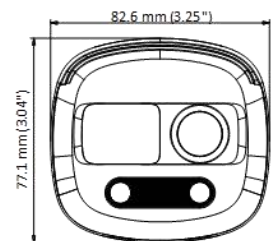

Material	Front Cover: Metal Main Body: Plastic
IR Range	Up to 40 m
PIR Range	Angle: 110°, Range: 11 m
Communication	HIKVISION-C
Dimensions	77.1 mm × 82.6 mm × 213.2 mm (3.04" × 3.25" × 8.39")
Weight	Approx. 399 g (0.88 lb.)

Available Model

DS-2CE12DOT-PIRXF

Dimension