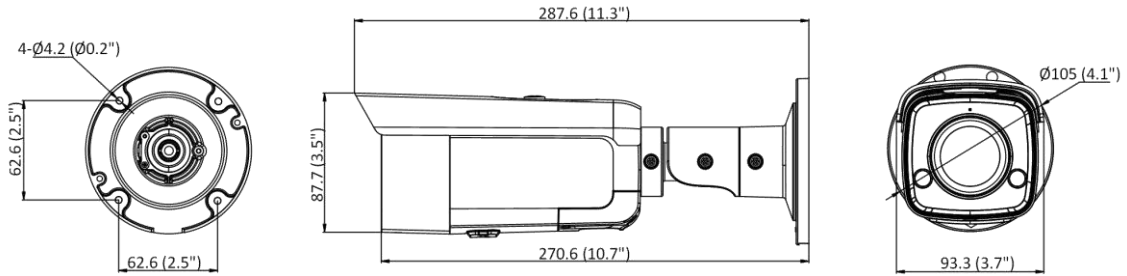

▪ **Available Model**

DS-2CD2T46G2-ISU/SL (2.8/4/6 mm)

▪ **Dimension**

Unit: mm (inch)

▪ **Accessory**

▪ **Optional**

DS-1275ZJ-S-SUS Vertical Pole Mount	DS-1276ZJ-SUS Corner Mount	DS-1260ZJ Junction Box	DS-1280ZJ-S Junction Box