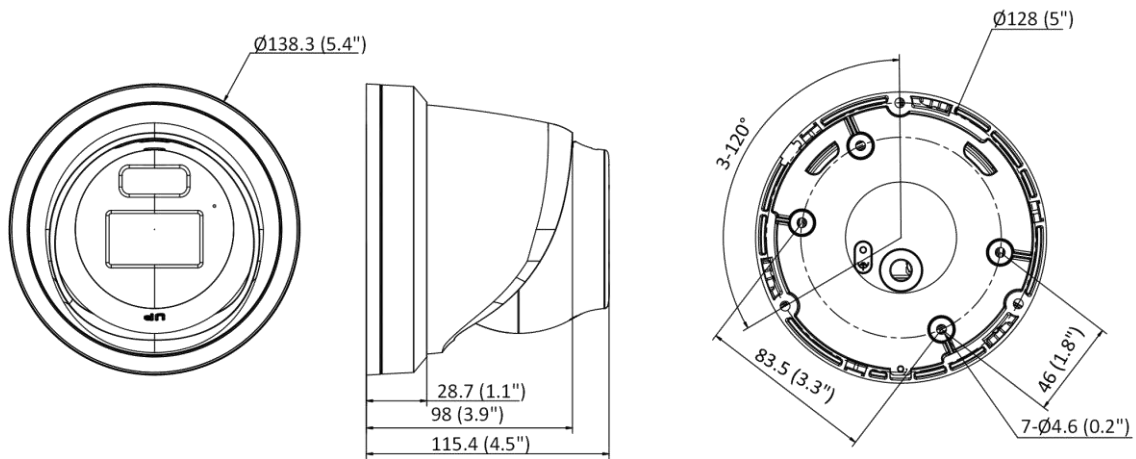

Perimeter Protection	Line crossing detection, intrusion detection, region entrance detection, region exiting detection Supports human and vehicle targets classification
<b>General</b>	
Linkage Method	Upload to NAS/memory card/FTP, notify surveillance center, trigger recording, trigger capture, send email
Material	Aluminum alloy body, except for trim ring
Dimension	Ø138.3 mm × 115.4 mm (Ø5.4" × 4.5")
Package Dimension	170 mm × 170 mm × 150 mm (7" × 7" × 5.9")
Weight	Approx. 770 g (1.7 lb.)
With Package Weight	Approx. 980 g (2.2 lb.)
Storage Conditions	-30 °C to 60 °C (-22 °F to 140 °F). Humidity 95% or less (non-condensing)
Startup and Operating Conditions	-30 °C to 60 °C (-22 °F to 140 °F). Humidity 95% or less (non-condensing)
Web Client Language	33 languages English, Russian, Estonian, Bulgarian, Hungarian, Greek, German, Italian, Czech, Slovak, French, Polish, Dutch, Portuguese, Spanish, Romanian, Danish, Swedish, Norwegian, Finnish, Croatian, Slovenian, Serbian, Turkish, Korean, Traditional Chinese, Thai, Vietnamese, Japanese, Latvian, Lithuanian, Portuguese (Brazil), Ukrainian
General Function	Anti-flicker, heartbeat, mirror, privacy mask, flash log, password reset via email, pixel counter
Firmware Version	V5.5.113
Software Reset	Yes
Power Supply	12 VDC ± 25% PoE: 802.3af, Class 3
Power Consumption and Current	12 VDC, 0.5 A, max. 6 W PoE (802.3af, 36 V to 57 V), 0.2 A to 0.12 A, max. 7 W
Power Interface	Ø5.5 mm coaxial power plug
<b>Approval</b>	
Class	Class B
Safety	UL (UL 60950-1); CB (IEC 60950-1:2005 + Am 1:2009 + Am 2:2013, IEC 62368-1:2014); CE-LVD (EN 60950-1:2005 + Am 1:2009 + Am 2:2013, IEC 62368-1:2014); BIS (IS 13252(Part 1):2010+A1:2013+A2:2015); LOA (IEC/EN 60950-1)
Environment	CE-RoHS (2011/65/EU); WEEE (2012/19/EU); Reach (Regulation (EC) No 1907/2006)
Protection	IP67 (IEC 60529-2013)

### ▪ Available Model

DS-2CD2327G2-L (2.8/4 mm)

DS-2CD2327G2-LU (2.8/4 mm)

## Dimension

Unit: mm (inch)