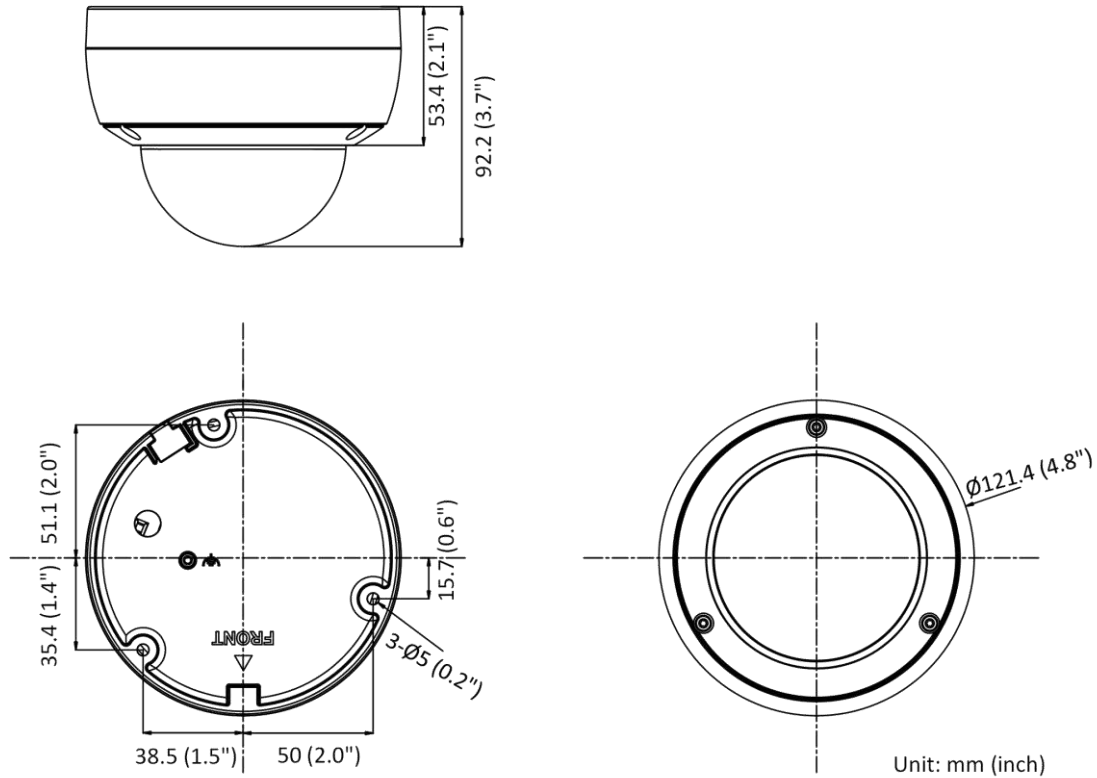

▪ **Accessory**

▪ **Optional**

DS-1272ZJ-120B Wall Mount	DS-1275ZJ-SUS Vertical Pole Mount	DS-1280ZJ-DM46 Junction Box	DS-1253ZJ-M Rain Shade	DS-1272ZJ-120 Wall Mount
DS-1276ZJ-SUS Corner Mount	DS-1271ZJ-120 Pendant Mount