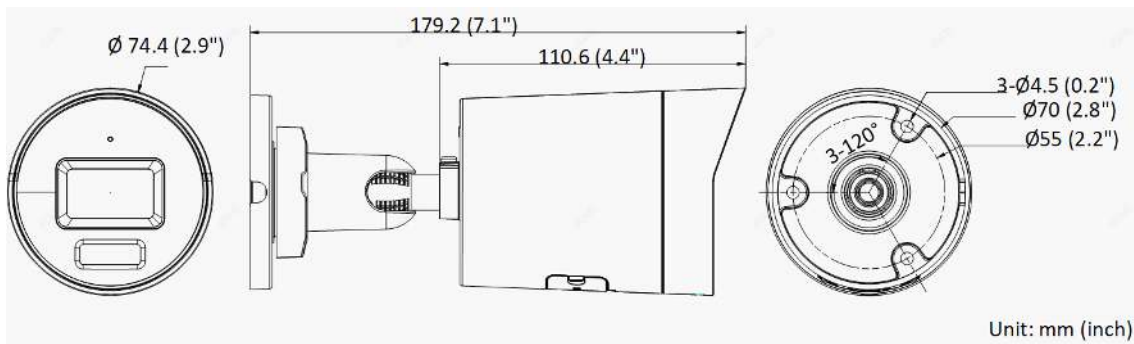

Level	Description
Top-level protection	Hikvision products at this level are equipped for use in areas where professional anti-corrosion protection is a must. Typical application scenarios include coastlines, docks, chemical plants, and more.
Moderate protection	Hikvision products at this level are equipped for use in areas with moderate anti-corrosion demands. Typical application scenarios include coastal areas about 2 kilometers (1.24 miles) away from coastlines, as well as areas affected by acid rain.
No specific protection	Hikvision products at this level are equipped for use in areas where no specific anti-corrosion protection is needed.

▪ **Dimension**