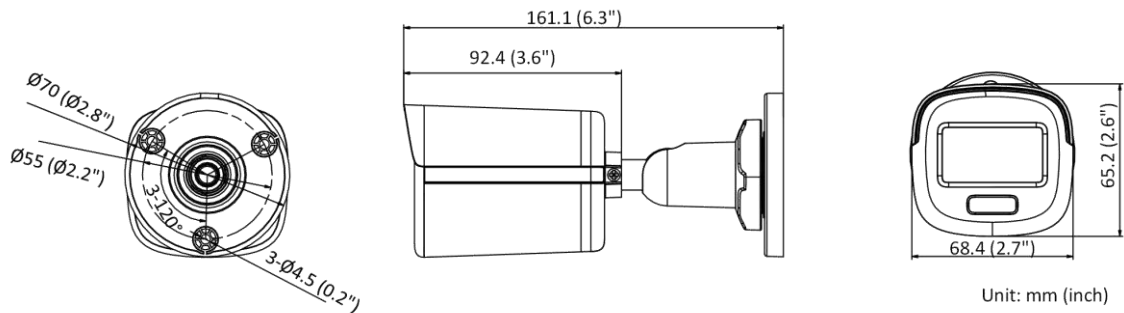

Dimension

Accessory

Junction Box

Distributed by

HIKVISION®

Headquarters

No.555 Qianmo Road, Binjiang District,
Hangzhou 310051, China
T +86-571-8807-5998
overseasbusiness@hikvision.com

Hikvision USA
T +1-909-895-0400
sales.usa@hikvision.com

Hikvision Australia
T +61-2-8599-4233
salesau@hikvision.com

Hikvision India
T +91-22-28469900
sales@pramahikvision.com

Hikvision Canada
T +1-866-200-6690
sales.canada@hikvision.com

Hikvision Thailand
T +662-275-9949
sales.thailand@hikvision.com

Hikvision Europe
T +31-23-5542770
sales.eu@hikvision.com

Hikvision Italy
T +39-0438-6902
info.it@hikvision.com

Hikvision Brazil
T +55 11 3318-0050
Latam.support@hikvision.com

Hikvision Turkey
T +90 (216)521 7070- 7074
sales.tr@hikvision.com

Hikvision Malaysia
T +601-7652-2413
sales.my@hikvision.com

Hikvision UK & Ireland
T +01628-902140
sales.uk@hikvision.com

Hikvision South Africa
Tel: +27 (10) 0351172
sale.africa@hikvision.com

Hikvision France
T +33(0)1-85-330-450
info.fr@hikvision.com

Hikvision Kazakhstan
T +7-727-9730667
nikia.panfilov@hikvision.ru

Hikvision Vietnam
T +84-974270888
sales.vt@hikvision.com

Hikvision UAE
T +971-4-4432090
salesme@hikvision.com

Hikvision Singapore
T +65-6684-4718
sg@hikvision.com

Hikvision Spain
T +34-91-737-16-55
info.es@hikvision.com

Hikvision Tashkent
T +99-87-1238-9438
uzb@hikvision.ru

Hikvision Hong Kong
T +852-2151-1761
info.hk@hikvision.com

Hikvision Russia
T +7-495-669-67-99
saleru@hikvision.com

Hikvision Korea
T +82-(0)31-731-8817
sales.korea@hikvision.com

Hikvision Poland
T +48-22-460-01-50
info.pl@hikvision.com

Hikvision Indonesia
T +62-21-2933759
Sales.Indonesia@hikvision.com