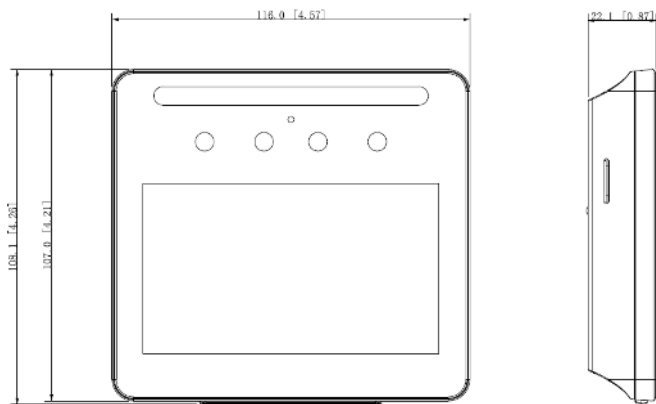

Capacity

User Amount	1500
Face Amount	1500
Card Amount	1500
Password Amount	1500
Storage Record Amount	150,000

Port

RS-485	1
USB	1 USB2.0 port
Network	1 10/100Mbps Ethernet port
Alarm Input	1
Alarm Linkage	Support
Unlock Button	1
Door Status Detection	1
Door Lock Control	1

Alarm

Anti-passback	Support
Tamper	Support
Duress	Support
Door Sensor Timeout	Support
Illegal Intrusion	Support
Illegal Card Exceeding Threshold Alarm	Support

General

Power Supply	DC 12V 1.5A
Power Consumption	≤18W
Dimensions	116 mm × 107 mm × 22 mm
Operating Temperature	-10°C to +55°C (+14°F to +131°F)
Operating Humidity	5%RH–95%RH (non-condensing)
Working Environment	Indoor
Installation	Desktop and Wall mount
Certifications	CE/FCC

Dimensions (mm[inch])

Application