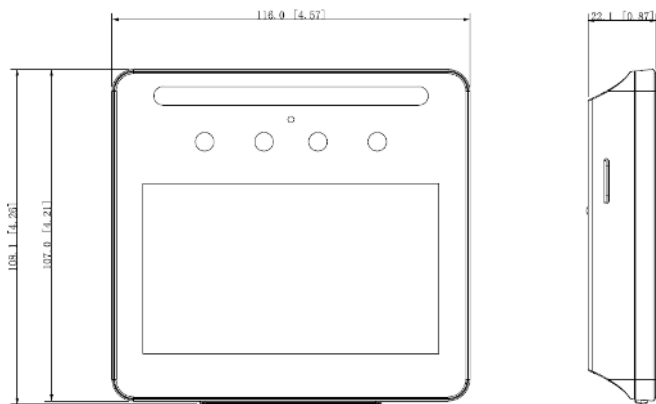

#### Capacity

User Amount	1500
Face Amount	1500
Card Amount	1500
Password Amount	1500
Storage Record Amount	150,000

## Dimensions (mm[inch])