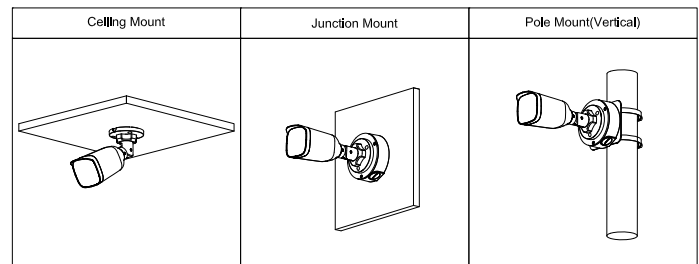

Power Consumption	< 7.5W (PoE)
Environment	
Operating Conditions	-30°C to +55°C (-22°F to +131°F) /less than95%
Storage Conditions	-40°C to +60°C (-40°F to +140°F)
Protection	IP67
Structure	
Casing	Metal + plastic
Dimensions	243.5 mm × Φ90.7 mm (9.6" × Φ3.6")
Net Weight	0.44 kg (1.0 lb)
Gross Weight	0.69 kg (1.5 lb)

Ordering Information		
Type	Part Number	Description
4MP Camera	DH-IPC-HFW1431T1P-ZS-S4	4MP Entry IR Vari-focal Bullet Netwok Camera,PAL
	DH-IPC-HFW1431T1N-ZS-S4	4MP Entry IR Vari-focal Bullet Netwok Camera,NTSC
Accessories (optional)	PFA130-E	Junction Box
	PFA135	Junction Box
	PFA152-E	Pole mount
	PFM321D	12V DC 1A Power adapter
	LR1002-1ET/1EC	Single-port long reach ethernet Over coax extender
	PFM900-E	Integrated mount tester
	PFM114	TLC SD card

Accessories

Optional:

PFM114
TLC SD card