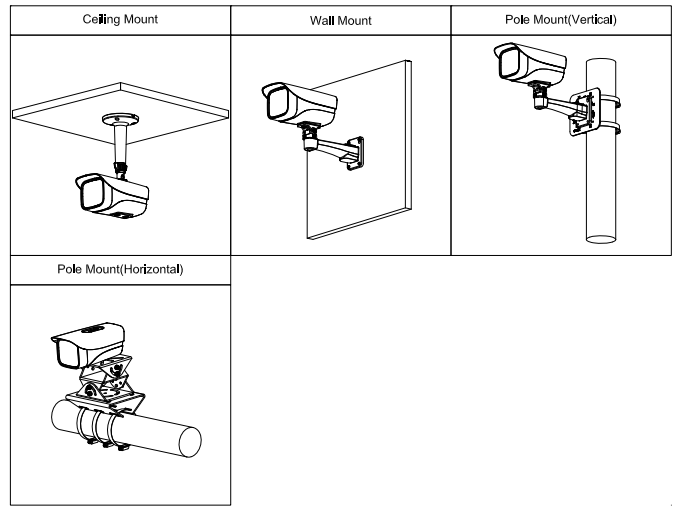

Entry Series | DH-IPC-HFW1230M-A-I2-B-S5

Power Consumption	Basic power consumption: 1.5W (12V DC); 2.3W (PoE) Max. power consumption (ICR + H.265 + IR intensity): 5.1W (12V DC); 6.4W (PoE)
Environment	
Operating Conditions	-40°C to +60°C (-40°F to +140°F)
Storage Temperature	≤ 95%
Protection Grade	-40°C to +60°C (-40°F to +140°F)
Structure	
Casing	Metal + plastic
Dimensions	194 mm × 96 mm × 89 mm (7.6" × 3.8" × 3.5")
Net Weight	0.64 kg (1.4 lb)
Gross Weight	0.78 kg (1.7 lb)