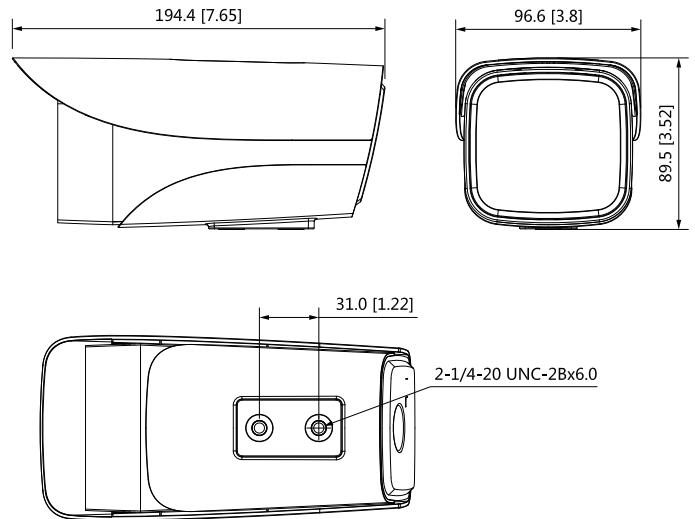

Dimensions (mm[inch])