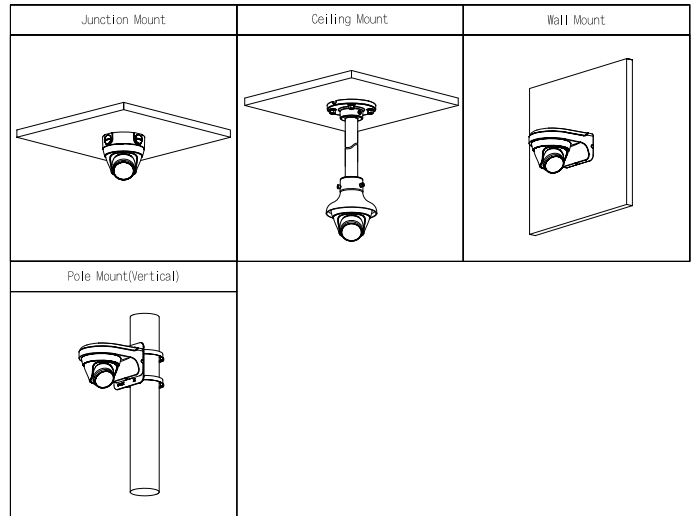

Power

Power Supply	12 VDC/PoE (802.3af)
Power Consumption	Basic: 1.9 W (12 VDC); 2.9 W (PoE) Max. (ICR + H.265 + IR intensity): 3.8 W (12 VDC); 5 W (PoE)

Environment

Operating Temperature	-40 °C to +60 °C (-40 °F to +140 °F)
Operating Humidity	≤ 95%
Storage Temperature	-40 °C to +60 °C (-40 °F to +140 °F)
Protection	IP67

Structure

Casing	Metal + Plastic
Product Dimensions	85.5 mm × Φ109 mm (3.37" × Φ4.29")
Net Weight	0.25 kg (0.6 lb)
Gross Weight	0.37 kg (0.8 lb)

Ordering Information

Type	Model	Description
IP CAMERA	DH-IPC-HDW1431T1-A-S4	4 MP Entry IR Fixed-focal Eyeball Network Camera
Accessories (optional)	PFA136	Junction Box
	PFB203W	Wall Mount Bracket
	PFA152-E	Pole Mount Bracket
	PFA106	Mount Adapter
	PFB220C	Ceiling Mount Bracket
	PFM321D	12 VDC 1A Power Adapter
	PFM900-E	Integrated Mount Tester

Accessories

Optional:

PFM900-E Integrated Mount Tester