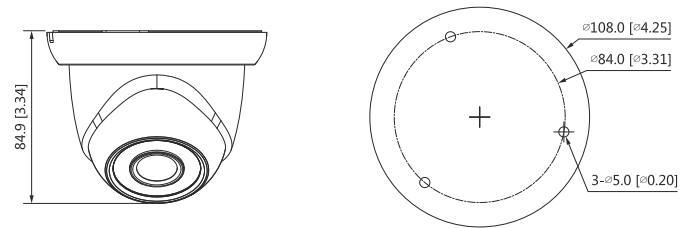

## Structure

Casing	Metal + plastic
Dimensions	84.9 mm × Φ108 mm (3.3" × Φ4.3")
Net Weight	0.27 kg (0.6 lb)
Gross Weight	0.40 kg (0.9 lb)

## Dimensions (mm[inch])