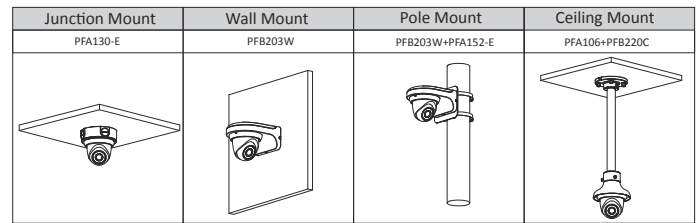

Entry Series | DH-IPC-HDW1431S-S4

Structure

Casing	Metal + plastic
Dimensions	84.9 mm × Φ108 mm (3.3" × Φ4.3")
Net Weight	0.27 kg (0.6 lb)
Gross Weight	0.40 kg (0.9 lb)

Ordering Information

Type	Part Number	Description
4MP Camera	DH-IPC-HDW1431SP-S4	4MP Entry IR Fixed-focal Eyeball Network Camera, PAL
	DH-IPC-HDW1431SN-S4	4MP Entry IR Fixed-focal Eyeball Network Camera, NTSC
Accessories (optional)	PFA130-E	Junction Box
	PFB203W	Wall Mount
	PFA106	Mount Adapter
	PFB220C	Ceiling Mount
	PFA152-E	Pole Mount
	PFM321D	DC12V1A Power Adapter
	LR1002-1ET/1EC	Single-port Long Reach Ethernet over Coax Extender
PFM900-E	Integrated Mount Tester