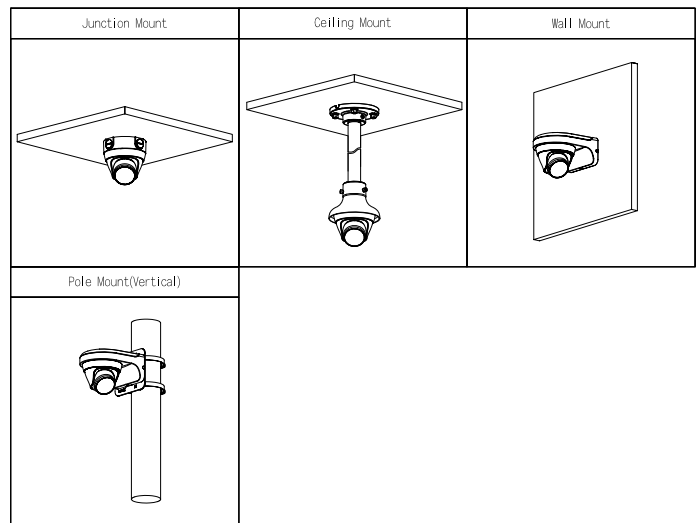

Environment

Operating Temperature	-40 °C to +60 °C (-40 °F to 140 °F)
Operating Humidity	≤ 95%
Storage Temperature	-40 °C to +60 °C (-40 °F to 140 °F)
Protection	IP67

Structure

Casing	Inner core: Metal + plastic Cover: Plastic Decoration ring: Plastic Pedestal: Plastic
Product Dimensions	85.5 mm × Φ109 mm (3.37" × Φ4.29")
Net Weight	0.24 kg (0.53 lb)
Gross Weight	0.37 kg (0.82 lb)

Ordering Information

Type	Model	Description
2 MP Camera	DH-IPC-HDW1239T1-LED-S4	2 MP Entry Full-color Fixed-focal Bullet Network Camera
Accessories (Optional)	PFA136	Junction Box
	PFB203W+PFA152-E	Pole Mount Bracket
	PFB203W	Wall mount Bracket
	PFA106+PFB220C	Ceiling Mount Bracket
	PFM321D	12 VDC 1A Power Adapter
	LR1002-1ET/1EC	Single-port Long Reach Ethernet over Coax Extender
	PFM900-E	Integrated Mount Tester

Accessories

Optional:

PFM900-E
Integrated Mount Tester