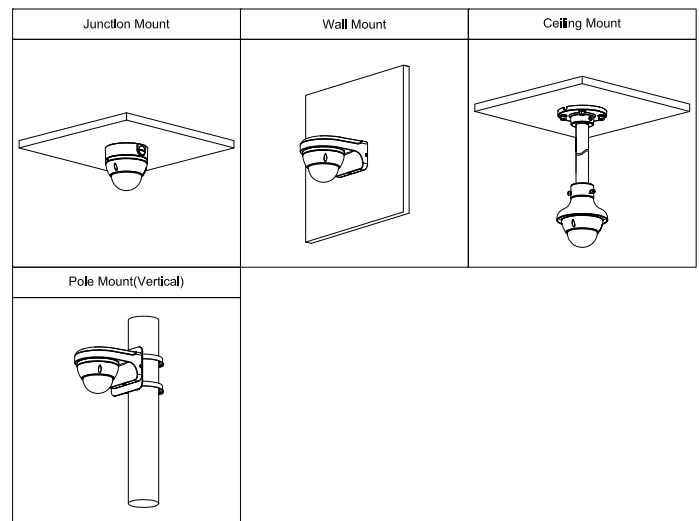

## Accessories

### Optional:

PFA136  
Junction Box

PFB203W  
Wall Mount

PFA152-E  
Pole Mount

PFA106  
Mount Adapter

PFB220C  
Ceiling Mount

PFM321D  
12V DC 1A Power Adapter

LR1002-1ET/1EC  
Single-port Long Reach Ethernet over Coax Extender

## Dimensions (mm[inch])