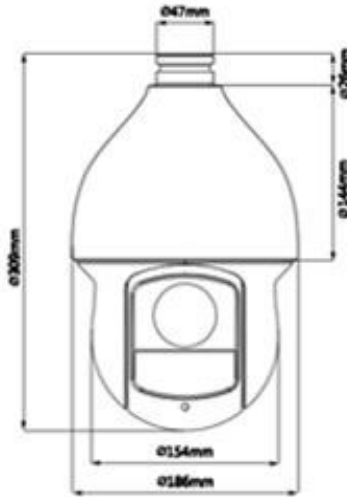

Dimensions (mm/inch)

Accessories : Optional