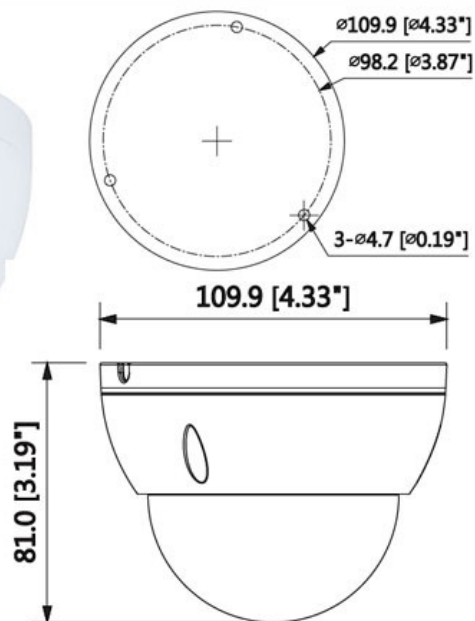

CP- UNC-VB41L3-MDS

4MP Full HD WDR IR Vandal Dome Camera - 30Mtr.

Main Features

- 1/3" 4MP CMOS Image sensor (0.84667cm)
- 4MP (2560 × 1440)@25/30fps
- Support Starlight Technology
- Instastream/H.264+ Dual Stream Coding
- WDR(120dB), Day/Night (ICR), 3D-DNR, ROI, AWB, AGC, BLC, HLC
- 3.6mm fixed lens (2.8mm optional)
- Built-in IR LED, IR Range of 30 Mtrs, IP67, IK10, Micro SD Card, PoE
- Mobile Software: iCMOB, gCMOB
- CMS Software: KVMS Pro

CP- UNC-VB41L3-MDS

4MP Full HD WDR IR Vandal Dome Camera - 30Mtr.

Feature

Image Sensor

Effective Pixels

Minimum Illumination

Electronic Shutter Speed

Field of View

Ethernet

User Account

Specification

1/3" 4MP PS CMOS Image Sensor (0.84667cm)

2688 (H) × 1520 (V)

0.008 Lux@F1.6

Auto/Manual 1/3 s–1/100000 s

2.8 mm: Horizontal: 102.0°, Vertical: 55.0°, Diagonal: 121.0°

2688 × 1520 (2688 × 1520); 2560 × 1440 (2560 × 1440); 2304 × 1296 (2304 × 1296); 1080P (1920 × 1080); 1.3M (1280 × 960); 720p (1280 × 720); D1 (704 × 576/704 × 480); VGA (640 × 480); CIF (352 × 288/352 × 240)