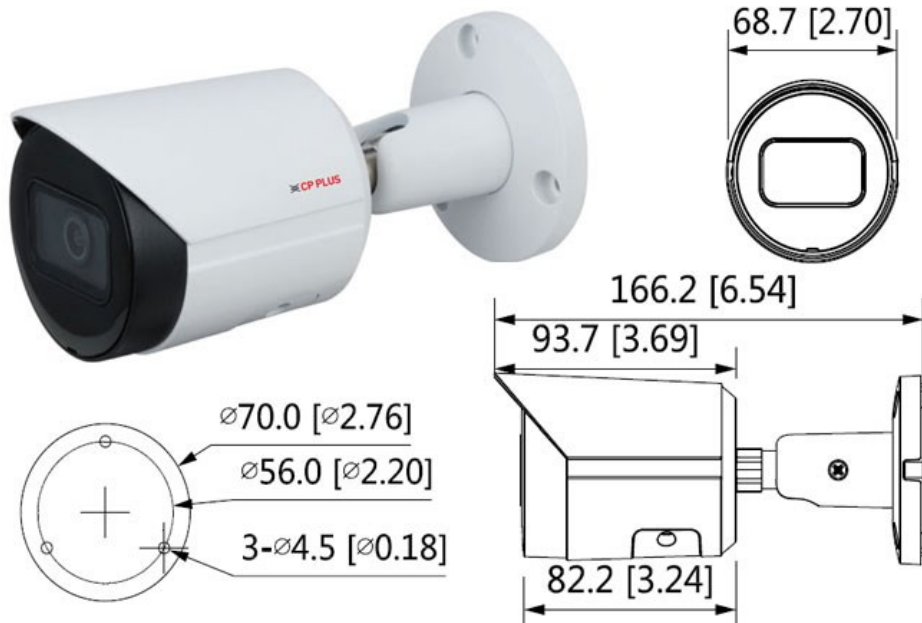

CP- UNC-TB41L3-MDS**4MP Full HD WDR IR Bullet Camera - 30Mtr.****Main Features**

- 1/3" 4MP CMOS image sensor
- 4MP (2560 × 1440)@25/30 fps
- Support Starlight Technology
- H.265+ and H.264+ Dual Stream Coding
- WDR(120dB), 3D-DNR, ROI, HLC, BLC, Digital watermarking, Rotation mode
- 3.6mm fixed lens (2.8mm optional)
- Built-in IR LED, IR Range of 30 Mtrs, IP67, Micro SD Card, PoE
- Mobile Software: iCMOB, gCMOB
- CMS Software: KVMS Pro

CP- UNC-TB41L3-MDS

4MP Full HD WDR IR Bullet Camera - 30Mtr.

Feature

Image Sensor

Effective Pixels

Minimum Illumination

S/N Ratio

Lens

Ethernet

User Account

Specification

1/3" 4MP PS CMOS Image Sensor

2688 (H) × 1520 (V)

0.008 Lux@F1.6

>56dB

3.6mm fixed lens (2.8mm optional)