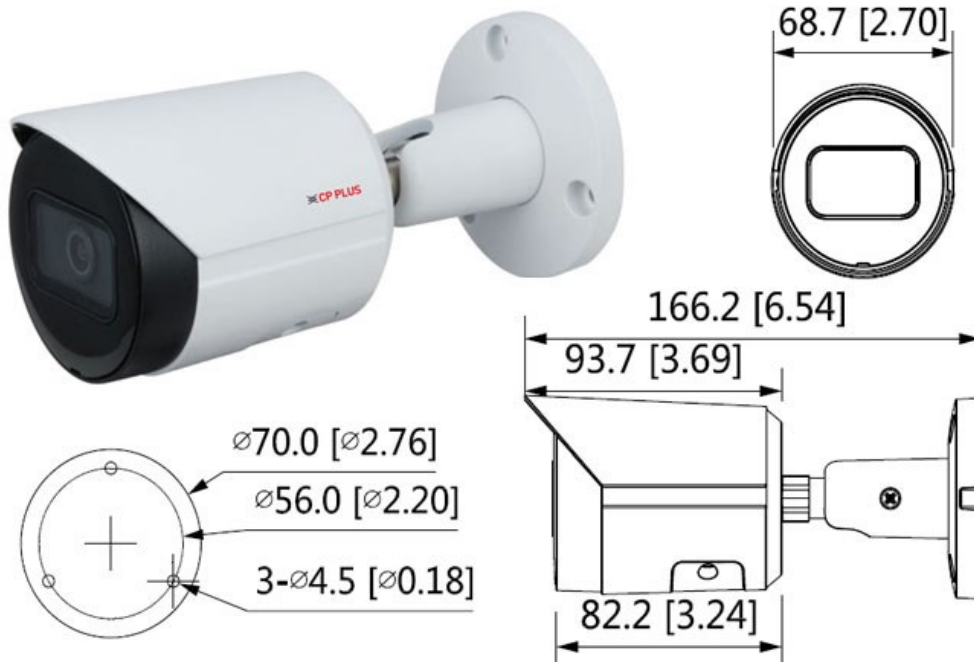

CP- UNC-TB21L3-MDS**2MP Full HD WDR IR Network Bullet Camera - 30Mtr.****Main Features**

- 1/2.8" 2MP CMOS Image Sensor
- Max. 25/30fps@2MP (1920×1080)
- H.265+ and H.264+ Dual Stream coding
- WDR(120dB), Day/Night (ICR), 3D-DNR, ROI, AWB, AGC, BLC, HLC
- 3.6mm fixed lens (2.8mm optional)
- IR Range of 30 Mtrs, IP67, Micro SD Card, PoE
- Support Starlight Function
- Mobile Software: iCMOB, gCMOB
- CMS Software: KVMS Pro

CP- UNC-TB21L3-MDS

2MP Full HD WDR IR Network Bullet Camera - 30Mtr.

Feature

Image Sensor

Minimum Illumination

Effective Pixels

Shutter Speed

S/N Ratio

2.8mm: Horizontal: 106.0° Vertical: 56.0° Diagonal: 126.0°
3.6mm: Horizontal: 87.0° Vertical: 46.0° Diagonal: 104.0°

BLC / HLC / WDR(120dB)

Main Stream: (1920 x 1080@25 fps) Sub Stream: (704 x 576@25 fps), (704 x 480@30 fps)

Specification

-40°C to +60°C (-40°F to +140°F)
-40°C to +60°C (-40°F to +140°F)
≤95%
12V DC/PoE (802.3af)
<4.9W
IP67
Metal
166.2 mm × Φ70 mm (6.54" × Φ2.76")
0.48 kg