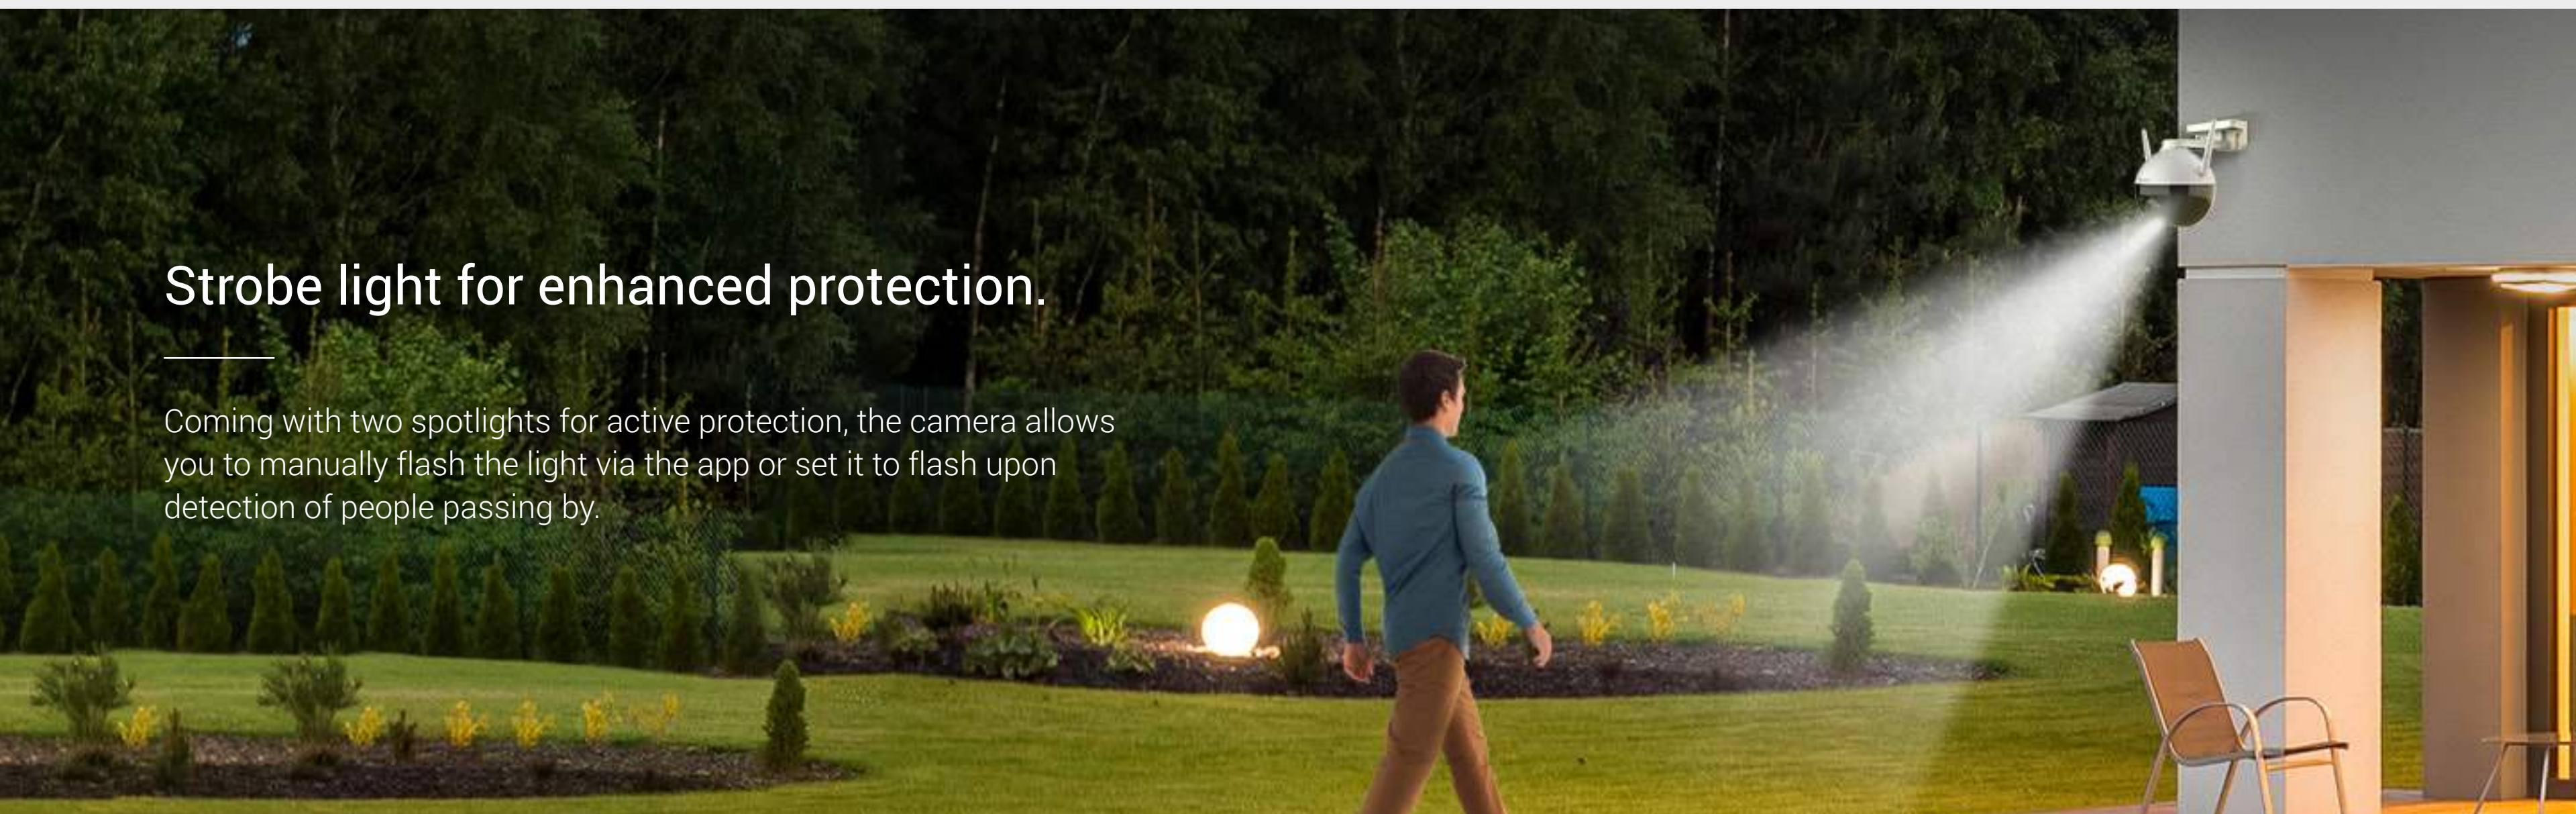

Strobe light for enhanced protection.

Coming with two spotlights for active protection, the camera allows you to manually flash the light via the app or set it to flash upon detection of people passing by.