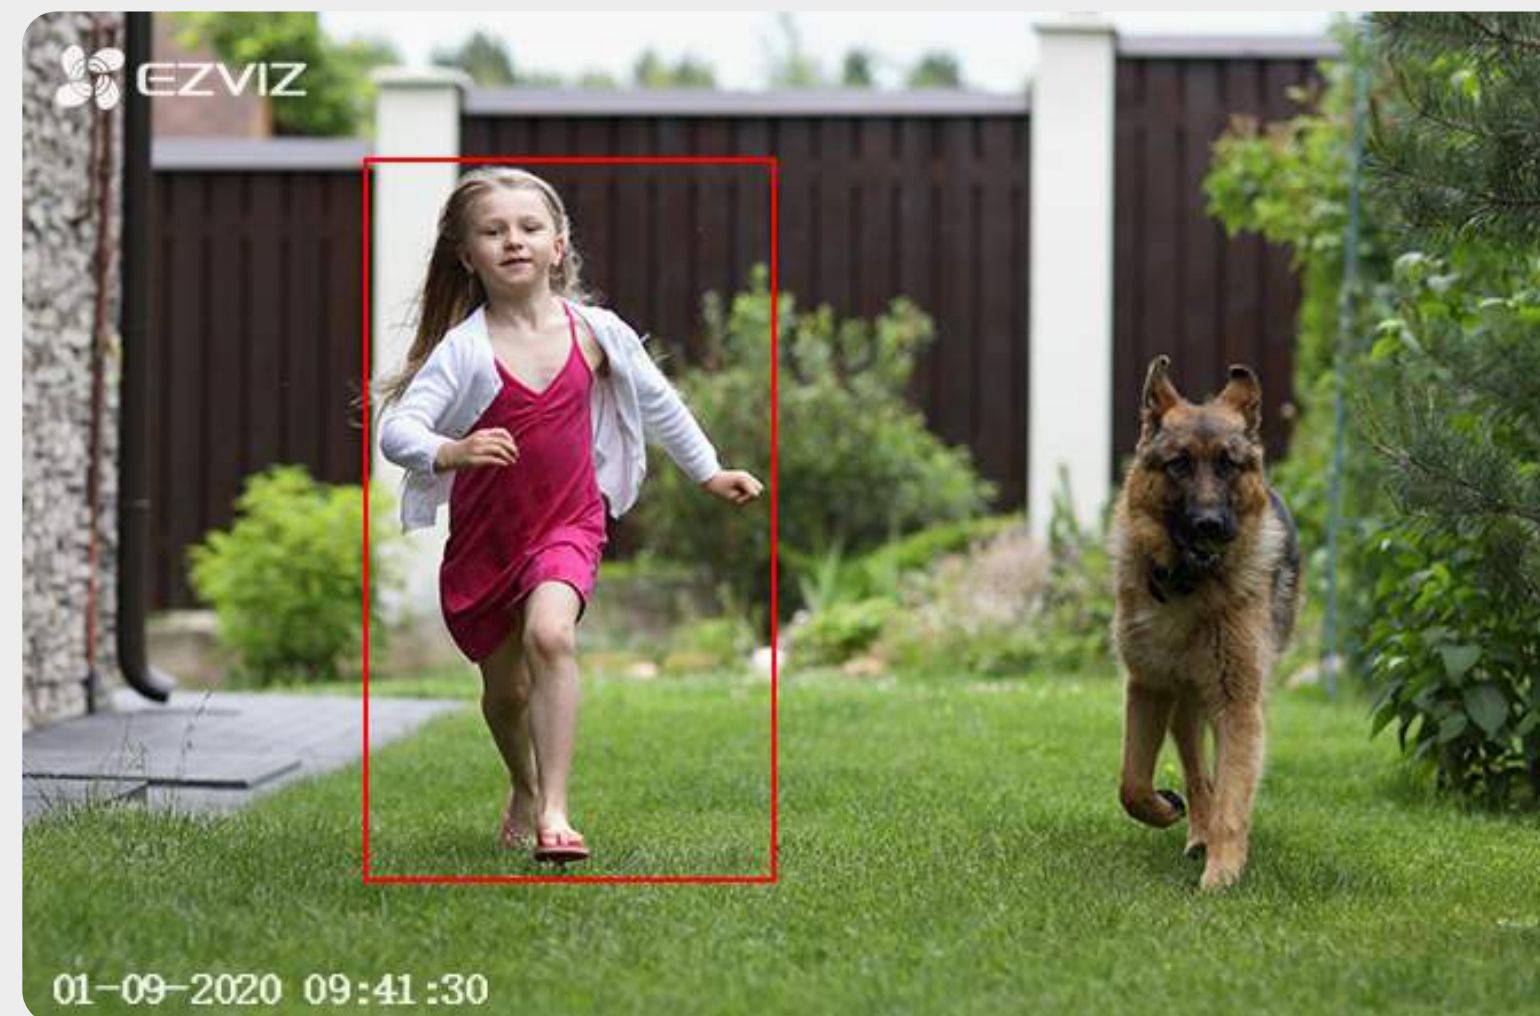

C8C

Outdoor Pan/Tilt Camera

Break the sight boundaries.

The C8C is EZVIZ's first outdoor WiFi Pan/Tilt Camera, a giant breakthrough combining an exquisite design with comprehensive functionality. Capturing more details than ordinary outdoor cameras do, this camera ensures reliable, all-around outdoor protection.

FHD 1080p

Motorized Pan & Tilt for 360° Visual Coverage

AI-Powered Person Detection

Color Night Vision

Active Defense

IP65 Dust and Water Protection

Audio Pick-up

Supports 2.4 GHz WiFi

A better day begins with better vision.

Your surroundings are covered with this outdoor pan/tilt camera. With a 352° horizontal rotation and 95° vertical rotation, the C8C gives you an easy overview of all that's around you. And the EZVIZ App puts it all right on your smartphone or mobile device.

AI-powered person detection.

Smarter than ever! As an upgrade from simple motion detection, the embedded AI algorithm intelligently detects the motion of human shapes in real time. When people enter your customized detection area, you will be alerted immediately.