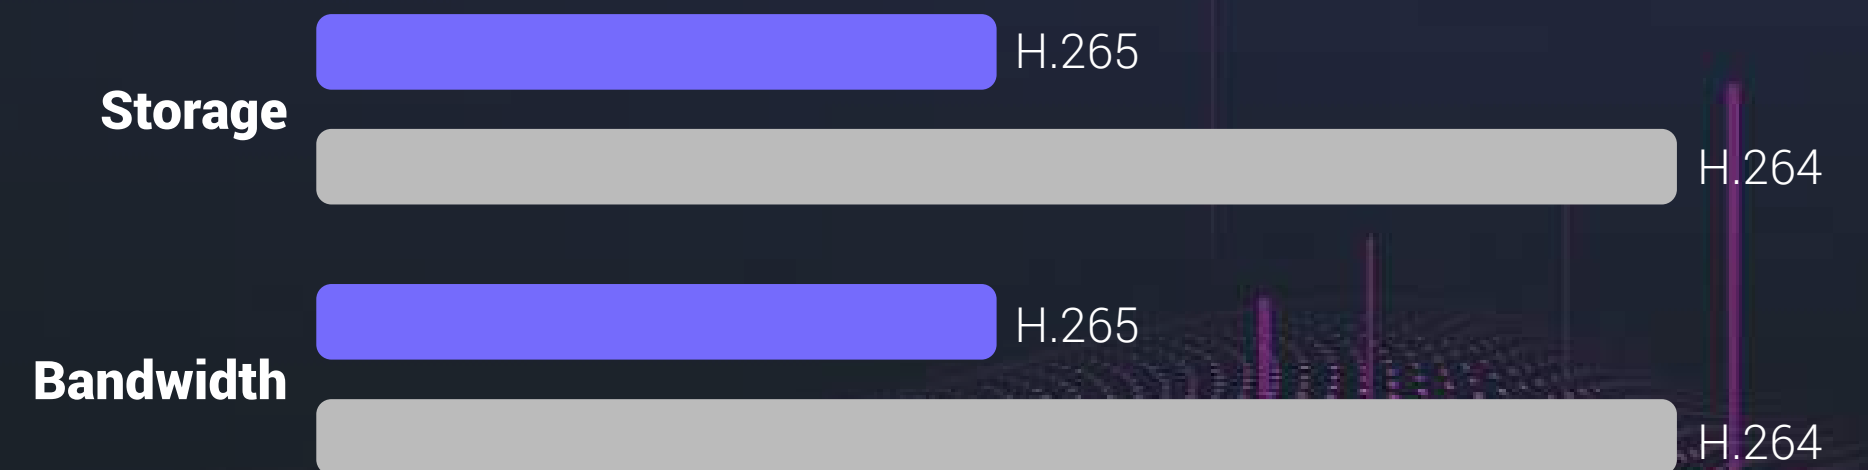

H.265 video technology.

The C8C features the advanced H.265 video compression technology, achieving better video quality with only half the bandwidth and half the storage space of the previous video compression standard (H.264).