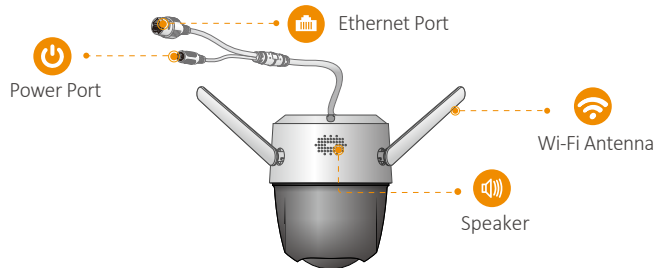

Specifications

Camera

1/2.7" 4 Megapixel Progressive CMOS
4MP(2560x 1440)
Night Vision: 30m(98ft) Distance
3.6mm/6mm Fixed Lens
Field of View: 3.6mm: 88° (H), 46° (V), 107° (D)
6mm: 54° (H), 30° (V), 64° (D)
355° Pan & 0~90° Tilt

Video & Audio

Video Compression : H.265/H.264
Up to 25/30 fps Frame Rate
16x Digital Zoom
Built-in Mic & Speaker, 110dB Siren
Two-way Audio

Notice Management

Motion Detection
Configurable Region
Human Detection

Network

1 x 100Mbps Ethernet Port
Wi-Fi:IEEE802.11b/g/n, Dual Antenna 120m Open Field
Imou App: iOS, Android
ONVIF

Auxiliary Interface

Micro SD Card Slot (up to 256GB)
Built-in Mic & Speaker
Reset Button

General

DC 12V1A Power Supply
Power Consumption:<5.32W
Material: Plastic
Working Environment:-30° C~+60° C, Less Than 95%RH
Dimensions: 138.4 × 121.7 × 257.5mm (5.45 × 4.79 × 10.14 inch)
Weight: 565g (1.25lb)
CE, FCC
IP66

What's in the box

- 1x Camera
- 1x Quick Start Guide
- 1x Power Adapter
- 1x Mounting Template
- 1x Mounting Bracket
- 1x Waterproof Connector
- 1x Screw and Anchor pack