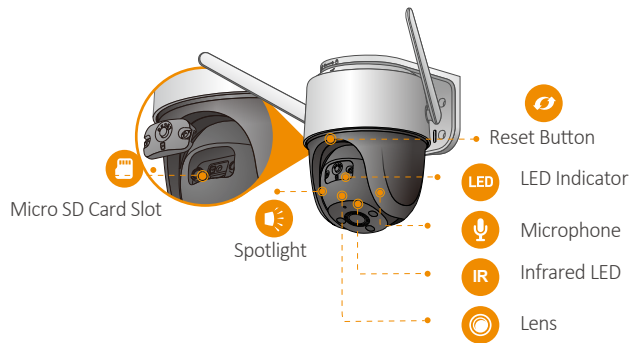

Full  Color

Cruiser

Model: IPC-S22FP/IPC-S22FN

1080P H.265 Wi-Fi P&T Camera

Cruiser delivers 2MP live monitoring with a choice of 3.6mm/6mm lens option, With 1080P Full HD live monitoring and 0~355° pan & 0~90° tilt features, Cruiser ensures every corner of your home completely covered. It supports four night vision modes for clear-as day clarity even in pitch dark. With IP66 certified, the camera can be used outdoors under different weather conditions. With built-in spotlight and 110dB security siren, Cruiser actively keeps unwelcome visitors away from what you care about.

Scare away unwelcome visitors with built-in spotlight and 110dB security siren

IP66

Weatherproof from dust and water

Two-way Talk

Real-time communicate with people at the camera

Diversified Storage

Supports NVR, Cloud Storage or Micro SD card (up to 256GB)

Alarm Notification

Sends instant motion-activated alerts to your mobile phone

Wi-Fi Connection

IEEE802.11b/g/n(2.4GHz)

Smart Tracking

Automatically tracks moving objects

Stay close with what you care

With Cloud service, you will have access to what you care as long as Internet is available. You can record daily or motion videos on Cloud and playback anytime anywhere.

Specifications

Camera

1/2.8" 2 Megapixel Progressive CMOS
 2MP(1920 x 1080)
 Night Vision: 30m(98ft) Distance
 3.6mm/6mm Fixed Lens
 Field of View: 3.6mm: 89° (H), 46° (V), 105° (D)
 6mm: 54° (H), 29° (V), 63° (D)
 355° Pan & 0~90° Tilt