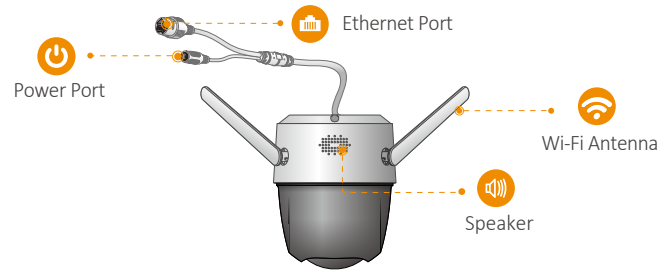

Full  Color

Cruiser

Model: IPC-S22FP/IPC-S22FN

1080P H.265 Wi-Fi P&T Camera

Cruiser delivers 2MP live monitoring with a choice of 3.6mm/6mm lens option, With 1080P Full HD live monitoring and 0~355° pan & 0~90° tilt features, Cruiser ensures every corner of your home completely covered. It supports four night vision modes for clear-as day clarity even in pitch dark. With IP66 certified, the camera can be used outdoors under different weather conditions. With built-in spotlight and 110dB security siren, Cruiser actively keeps unwelcome visitors away from what you care about.

Scare away unwelcome visitors with built-in spotlight and 110dB security siren

IP66

Weatherproof from dust and water

Two-way Talk

Real-time communicate with people at the camera

Diversified Storage

Supports NVR, Cloud Storage or Micro SD card (up to 256GB)

Alarm Notification

Sends instant motion-activated alerts to your mobile phone

Wi-Fi Connection

IEEE802.11b/g/n(2.4GHz)

Smart Tracking

Automatically tracks moving objects

Stay close with what you care

With Cloud service, you will have access to what you care as long as Internet is available. You can record daily or motion videos on Cloud and playback anytime anywhere.